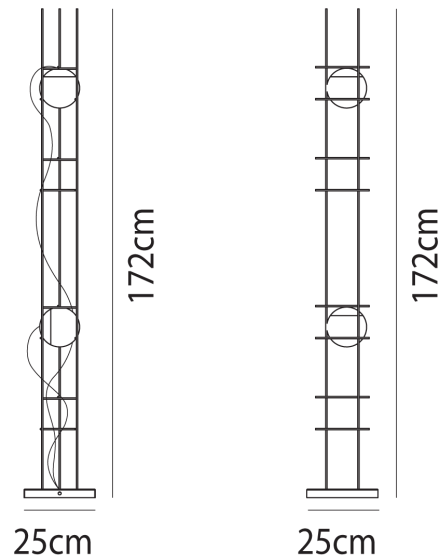

## Plot Frame Floor Lamp

by Chiaramonte & Marin

The designing principal of Plot Frame Floor Lamp was to render a sphere of light in suspended motion. Almost hovering luminescent spheres are supported on a metallic weft, creating an exquisite and unique form. The metal cap of the lamp body acts as a heat sink for the in-built LED source and is fixed to the glass by means of a pressure system achieved by the perfect adhesion between the edge of the glass and the cap itself. Available in matt black metal finish and white blown glass diffusers. Hand made in Italy by Vistosi.

<b>Designer</b>	Chiaramonte & Marin
<b>Supplier</b>	Vistosi
<b>Country</b>	Italy
<b>SKU</b>	VI PT/PLOTFRAME/2/WHITE/BLACK
<b>Size</b>	2 Light

### Product Dimensions

<b>Weight</b>	14kg
<b>Colour Temp</b>	3000K

<b>Materials</b>	Blown glass diffusers, metal frame
<b>Output</b>	3500lm

<b>Source</b>	2 x 12.5W LED
<b>IP Rating</b>	IP20