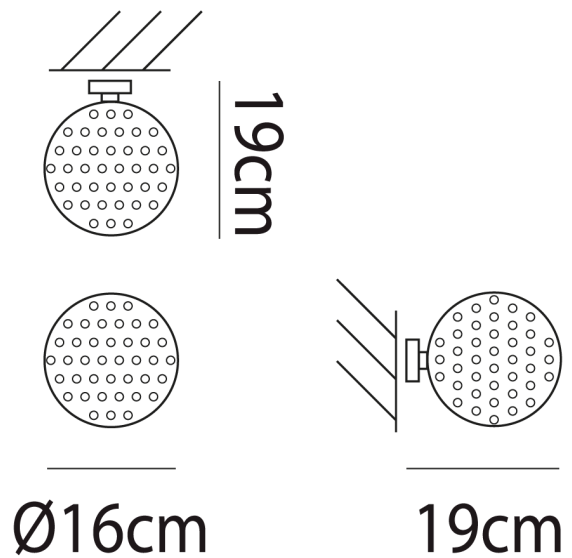

VI PL/RINA/16

Rina Spot Light

by Barbara Maggiolo

The Rina spotlight is a beautiful Murano glass fitting that is accented by white murrhines added during the blowing process creating a mottled effect and concealing the light source. When the light is on it emits a soft speckled light around a space. Rina spotlight can be mounted on wall or ceiling surfaces.

Designer	Barbara Maggiolo
Supplier	Vistosi
Country	Italy
SKU	VI PL/RINA/16
Size	16

Product Dimensions

Weight	1.5kg	Materials	Blown Glass	Source	1 x G9 75W (Max)
IP Rating	IP20	Dimming	Dependent on globe		