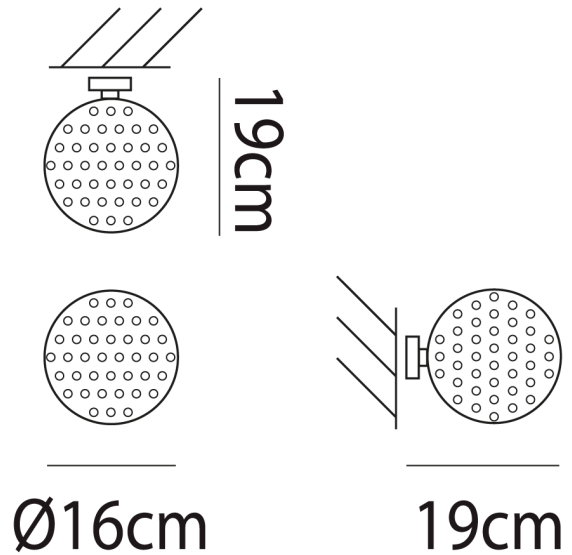

VI PL/RINA/16

Rina Spot Light

by Barbara Maggiolo

The Rina spotlight is a beautiful Murano glass fitting that is accented by white murrhines added during the blowing process creating a mottled effect and concealing the light source. When the light is on it emits a soft speckled light around a space. Rina spotlight can be mounted on wall or ceiling surfaces.

Designer	Barbara Maggiolo
Supplier	Vistosi
Country	Italy
SKU	VI PL/RINA/16
Size	16

Product Dimensions

Weight	1.5kg	Materials	Blown Glass	Source	1 x G9 75W (Max)
IP Rating	IP20	Dimming	Dependent on globe		