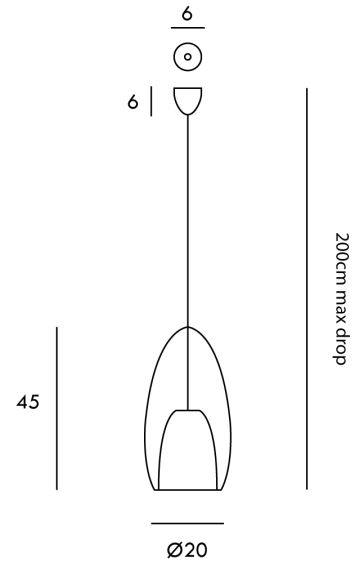

CT S/FLUTE/XXL/BK

Flute Pendant

by

Inspired by champagne flutes, the Flute pendant features an elegant modern design. Made from hand-blown glass and carefully handcrafted. The inner shade is satinated glass which acts as a diffuser, softening the light source. Available in a variety of colours and sizes. Custom variations of cable and metalware colours available on request.

Supplier	Cangini & Tucci
Country	Italy
SKU	CT S/FLUTE/XXL/BK
Finish	Black
Size	XXL

Product Dimensions

Weight	1.79kg
IP Rating	IP20

Materials	Glass
Dimming	Dependent on globe

Source	1 x E27 60W (Max)
---------------	-------------------