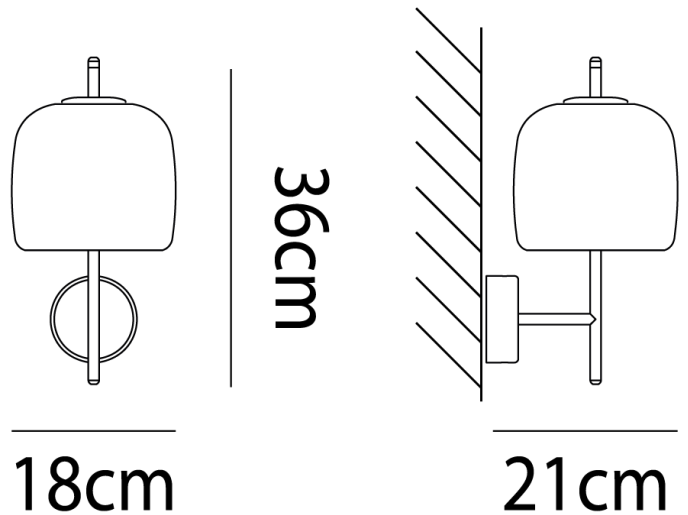

VI A/JUBE/S/GOLD/GREEN

Jube Wall Light

by Favaretto&Partners

A wall light version of the award winning Jube pendant from Vistosi. Jube was born from the union of two mouth blown glasses that, once assembled together, create an overlapping, ton sur ton effect with retro charm. An 8.5W LED source produces a widespread light in a form ideal for adding delicate accents within a space. Available in various finish combinations.

Designer	Favaretto&Partners
Supplier	Vistosi
Country	Italy
SKU	VI A/JUBE/S/GOLD/GREEN
Glass Finish	Green
Metal Finish	Gold

Product Dimensions

Weight	2kg
Colour Temp	3000K
Dimming	PHASE

Materials	Blown Glass
Output	1200lm

Source	8.5W LED
IP Rating	IP20