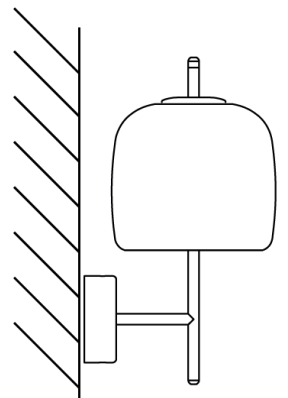

VI A/JUBE/S/STEEL/GREEN

Jube Wall Light

by Favaretto&Partners

A wall light version of the award winning Jube pendant from Vistosi. Jube was born from the union of two mouth blown glasses that, once assembled together, create an overlapping, ton sur ton effect with retro charm. An 8.5W LED source produces a widespread light in a form ideal for adding delicate accents within a space. Available in various finish combinations.

Designer Favaretto&Partners

Supplier Vistosi

Country Italy

SKU VI A/JUBE/S/STEEL/GREEN

Glass Finish Green

Metal Finish Steel

Product Dimensions

18cm

36cm

21cm

Weight 2kg

Colour Temp 3000K

Dimming PHASE

Materials Blown Glass

Output 1200lm

Source 8.5W LED