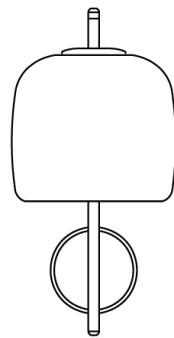

VI A/JUBE/S/STEEL/GREEN

Jube Wall Light

by Favaretto&Partners

A wall light version of the award winning Jube pendant from Vistosi. Jube was born from the union of two mouth blown glasses that, once assembled together, create an overlapping, ton sur ton effect with retro charm. An 8.5W LED source produces a widespread light in a form ideal for adding delicate accents within a space. Available in various finish combinations.

Designer Favaretto&Partners

Supplier Vistosi

Country Italy

SKU VI A/JUBE/S/STEEL/GREEN

Glass Finish Green

Metal Finish Steel

Product Dimensions

18cm

36cm

21cm

Weight 2kg

Colour Temp 3000K

Dimming PHASE

Materials Blown Glass

Output 1200lm

Source 8.5W LED