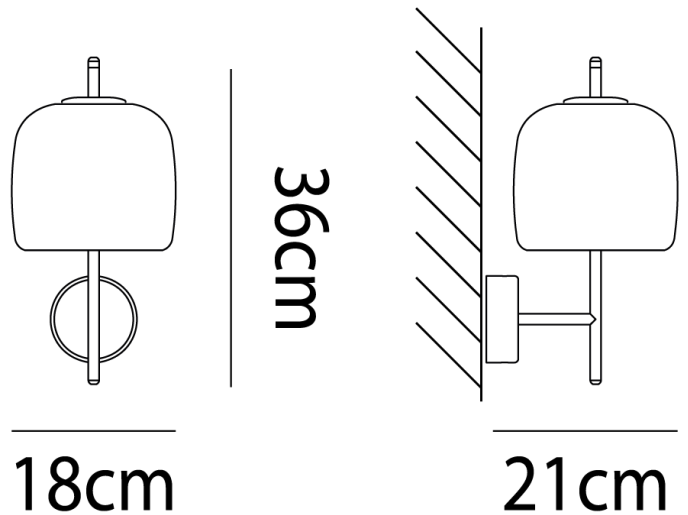

VI A/JUBE/S/STEEL/GREEN

Jube Wall Light

by Favaretto&Partners

A wall light version of the award winning Jube pendant from Vistosi. Jube was born from the union of two mouth blown glasses that, once assembled together, create an overlapping, ton sur ton effect with retro charm. An 8.5W LED source produces a widespread light in a form ideal for adding delicate accents within a space. Available in various finish combinations.

Designer	Favaretto&Partners
Supplier	Vistosi
Country	Italy
SKU	VI A/JUBE/S/STEEL/GREEN
Glass Finish	Green
Metal Finish	Steel

Product Dimensions

Weight	2kg
Colour Temp	3000K
Dimming	PHASE

Materials	Blown Glass
Output	1200lm

Source	8.5W LED
IP Rating	IP20