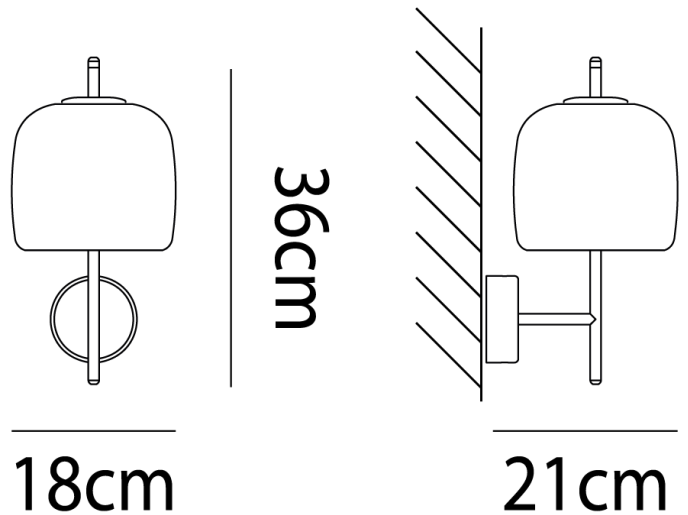

### Product Dimensions

<b>Weight</b>	2kg
<b>Colour Temp</b>	3000K
<b>Dimming</b>	PHASE

<b>Materials</b>	Blown Glass
<b>Output</b>	1200lm

<b>Source</b>	8.5W LED
<b>IP Rating</b>	IP20