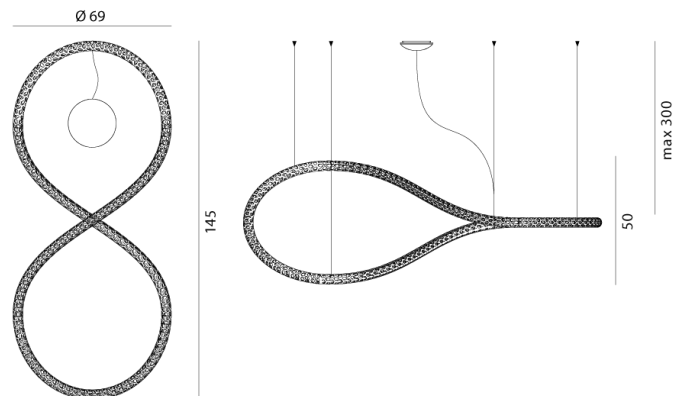

RO S/SQUIGGLE/H4/3000K/PUSH/BLACK

Squiggle H4 Pendant

by Paolo Rizzato

Inspired by the "Neon structure" by Lucio Fontana for the 9th Triennale of Milan, Squiggle is a suspended tubular exoskeleton containing an LED strip up to 6m long. A sequence of irregular hexagon-shaped holes allow light to escape the metal structure, projecting a complex array of geometric patterns, including broken curved lines and concentric rings. Squiggle comes in a wide range of designs and sizes to suit a myriad of installation possibilities, with all versions available in matt gold, black or white finish. Made in Italy.

Designer	Paolo Rizzato
Supplier	Rotaliana
Country	Italy
SKU	RO S/SQUIGGLE/H4/3000K/PUSH/BLACK
Finish	Black
Version	3000K - Push Dimming

Product Dimensions

Weight	9.4kg
Colour Temp	3000K
IP Rating	IP20

Materials	Metal
Output	4600lm
Dimming	PUSH

Source	67W LED
CRI	90