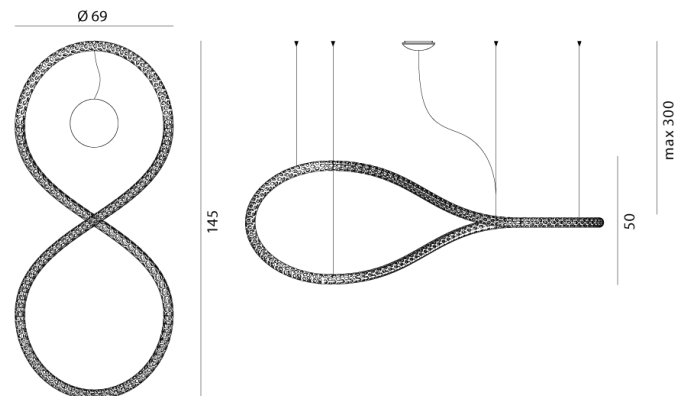

RO S/SQUIGGLE/H4/3000K/PUSH/GOLD

Squiggle H4 Pendant

by Paolo Rizzato

Inspired by the "Neon structure" by Lucio Fontana for the 9th Triennale of Milan, Squiggle is a suspended tubular exoskeleton containing an LED strip up to 6m long. A sequence of irregular hexagon-shaped holes allow light to escape the metal structure, projecting a complex array of geometric patterns, including broken curved lines and concentric rings. Squiggle comes in a wide range of designs and sizes to suit a myriad of installation possibilities, with all versions available in matt gold, black or white finish. Made in Italy.

Designer	Paolo Rizzato
Supplier	Rotaliana
Country	Italy
SKU	RO S/SQUIGGLE/H4/3000K/PUSH/GOLD
Finish	Gold
Version	3000K - Push Dimming

Product Dimensions

Weight	9.4kg
Colour Temp	3000K
IP Rating	IP20

Materials	Metal
Output	4600lm
Dimming	PUSH

Source	67W LED
CRI	90