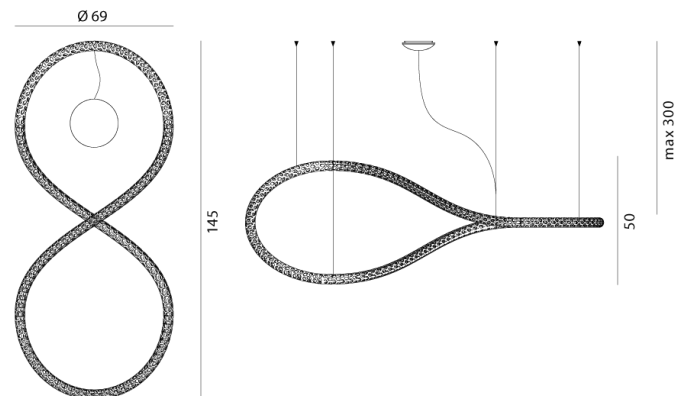

RO S/SQUIGGLE/H4/3000K/PUSH/GOLD

Squiggle H4 Pendant

by Paolo Rizzatto

Inspired by the "Neon structure" by Lucio Fontana for the 9th Triennale of Milan, Squiggle is a suspended tubular exoskeleton containing an LED strip up to 6m long. A sequence of irregular hexagon-shaped holes allow light to escape the metal structure, projecting a complex array of geometric patterns, including broken curved lines and concentric rings. Squiggle comes in a wide range of designs and sizes to suit a myriad of installation possibilities, with all versions available in matt gold, black or white finish. Made in Italy.

Designer	Paolo Rizzatto
Supplier	Rotaliana
Country	Italy
SKU	RO S/SQUIGGLE/H4/3000K/PUSH/GOLD
Finish	Gold
Version	3000K - Push Dimming

Product Dimensions

Weight	9.4kg
Colour Temp	3000K
IP Rating	IP20

Materials	Metal
Output	4600lm
Dimming	PUSH

Source	67W LED
CRI	90