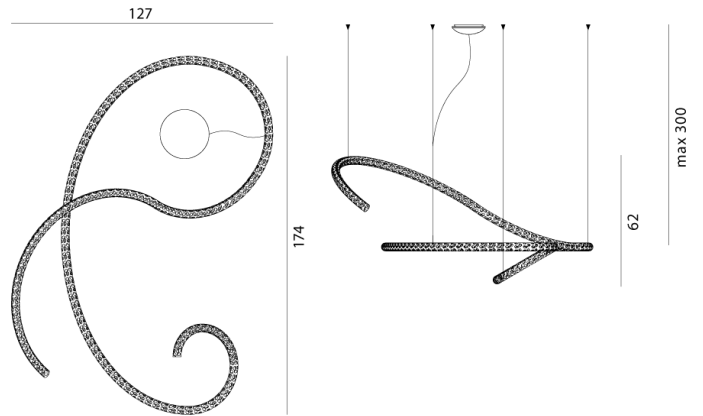

RO S/SQUIGGLE/H5/3000K/PUSH/BLACK

Squiggle H5 Pendant

by Paolo Rizzatto

Inspired by the "Neon structure" by Lucio Fontana for the 9th Triennale of Milan, Squiggle is a suspended tubular exoskeleton which contains an LED strip. A sequence of irregular hexagon-shaped holes allow light to escape the metal structure, generating varying geometrical shapes: broken curved lines, the infinity symbol, and concentric rings of various sizes.

Designer	Paolo Rizzatto
Supplier	Rotaliana
Country	Italy
SKU	RO S/SQUIGGLE/H5/3000K/PUSH/BLACK
Finish	Black
Version	3000K - Push Dimming

Product Dimensions

Weight	12kg	Materials	Metal	Source	95W LED
Colour Temp	3000K	Output	6500lm	CRI	90
IP Rating	IP20	Dimming	PUSH		