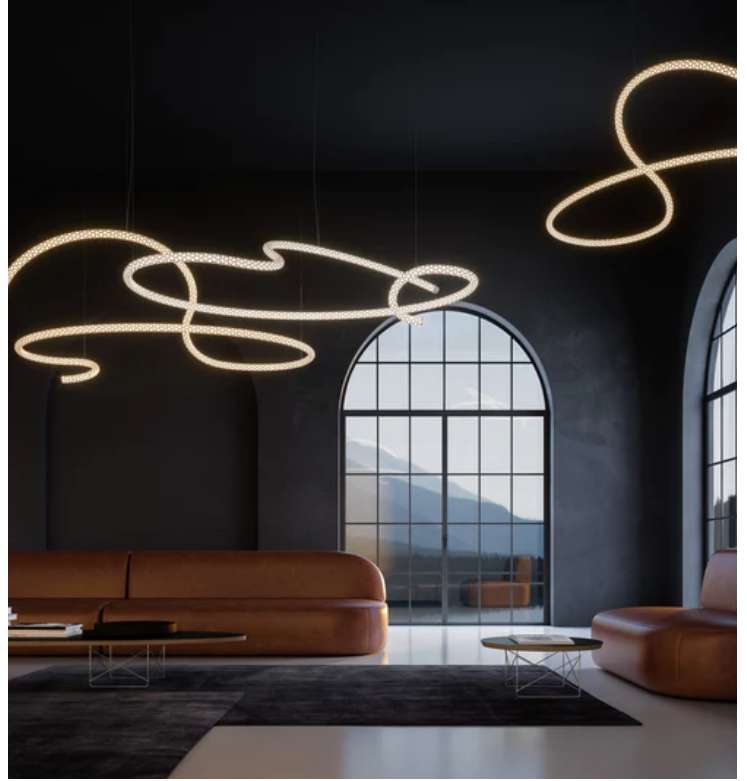

RO S/SQUIGGLE/H5/3000K/PUSH/BLACK

Squiggle H5 Pendant

by Paolo Rizzatto

Inspired by the "Neon structure" by Lucio Fontana for the 9th Triennale of Milan, Squiggle is a suspended tubular exoskeleton containing an LED strip up to 6m long. A sequence of irregular hexagon-shaped holes allow light to escape the metal structure, projecting a complex array of geometric patterns, including broken curved lines and concentric rings. Squiggle comes in a wide range of designs and sizes to suit a myriad of installation possibilities, with all versions available in matt gold, black or white finish. Made in Italy.

Designer	Paolo Rizzatto
Supplier	Rotaliana
Country	Italy
SKU	RO S/SQUIGGLE/H5/3000K/PUSH/BLACK
Finish	Black
Version	3000K - Push Dimming

Product Dimensions

Weight	12kg	Materials	Metal	Source	95W LED
Colour Temp	3000K	Output	6500lm	CRI	90
IP Rating	IP20	Dimming	PUSH		