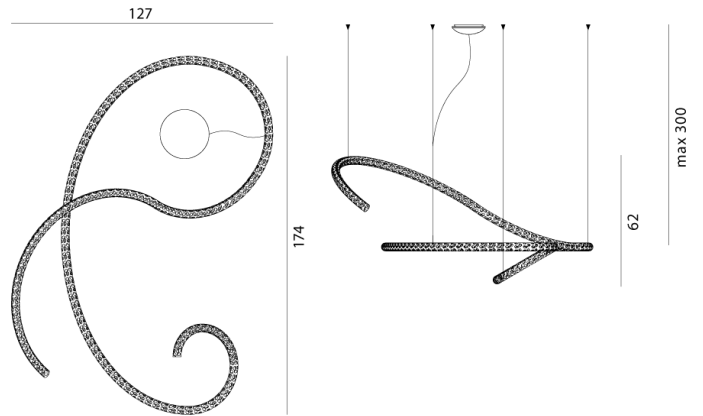

RO S/SQUIGGLE/H5/3000K/PUSH/BLACK

Squiggle H5 Pendant

by Paolo Rizzatto

Inspired by the "Neon structure" by Lucio Fontana for the 9th Triennale of Milan, Squiggle is a suspended tubular exoskeleton containing an LED strip up to 6m long. A sequence of irregular hexagon-shaped holes allow light to escape the metal structure, projecting a complex array of geometric patterns, including broken curved lines and concentric rings. Squiggle comes in a wide range of designs and sizes to suit a myriad of installation possibilities, with all versions available in matt gold, black or white finish. Made in Italy.

Designer	Paolo Rizzatto
Supplier	Rotaliana
Country	Italy
SKU	RO S/SQUIGGLE/H5/3000K/PUSH/BLACK
Finish	Black
Version	3000K - Push Dimming

Product Dimensions

Weight	12kg	Materials	Metal	Source	95W LED
Colour Temp	3000K	Output	6500lm	CRI	90
IP Rating	IP20	Dimming	PUSH		