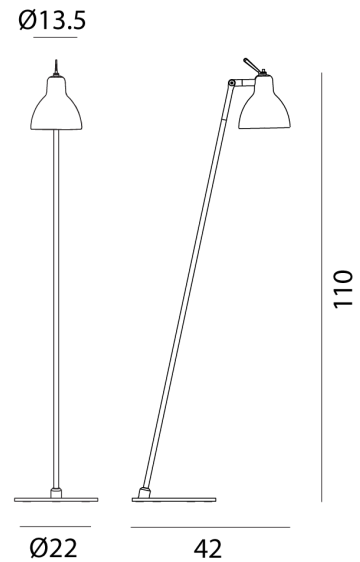

### Product Dimensions

<b>Weight</b>	5.5kg	<b>Materials</b>	Steel glass	<b>Source</b>	1 x E-14 10W (Max)
<b>IP Rating</b>	IP20				