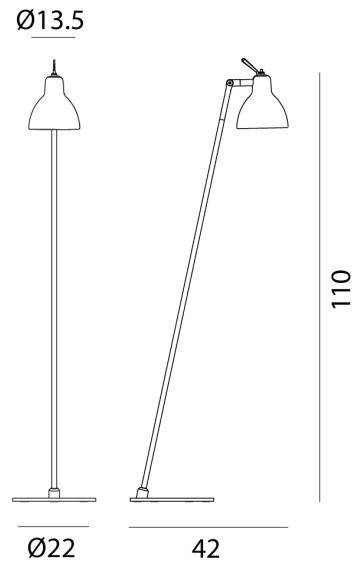

RO PT/LUXYGLAM/F0/BLACK/GLOSS WHITE

Luxy Glam Floor Lamp

by

A continuation of the Luxy range from Rotaliana, the Luxy Glam Floor Lamp offers a classic inspired form in a contemporary finish. The use of a gloss finished diffuser gives both direct and diffused light. Available in metallic black frame with gloss white, smoke, copper or gold shade. Made in Italy.

Supplier	Rotaliana
Country	Italy
SKU	RO PT/LUXYGLAM/F0/BLACK/GLOSS WHITE
Finish	Gloss White

Product Dimensions

Weight	5.5kg	Materials	Steel glass	Source	1 x E-14 10W (Max)
IP Rating	IP20				