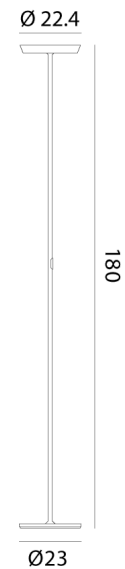

RO PT/PRINCE/SIL

Prince Floor Lamp

by Dante Donegani and Giovanni Lauda

The Prince is a minimal and elegant floor lamp that will light up your room with indirect light. Its LEDs are hidden in the top part of the lamp - the "Crown". The LEDs glow an upward beam while also creating a bright indirect pattern downwards. The Prince, provided with a switch/dimmer on the stem, is light and compact making it easy to grab and move around. The Prince can come in White (matte), Graphite, Silver, Black (matte), Bronze or Champagne.

Designer	Dante Donegani and Giovanni Lauda
Supplier	Rotaliana
Country	Italy
SKU	RO PT/PRINCE/SIL
Finish	Silver

Product Dimensions

Weight	9.1kg
Colour Temp	2700K
IP Rating	IP20

Materials	Aluminium
Output	4700lm
Dimming	Switch/dimmer on stem

Source	52W LED
CRI	90