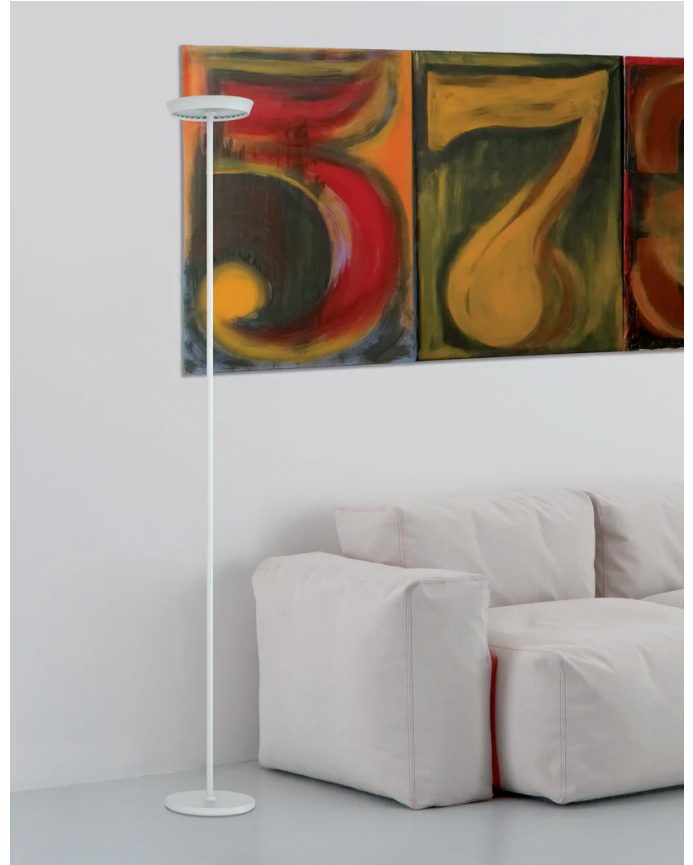

RO PT/PRINCE/SIL

Prince Floor Lamp

by Dante Donegani and Giovanni Lauda

The Prince is a minimal and elegant floor lamp that will light up your room with indirect light. Its LEDs are hidden in the top part of the lamp - the "Crown". The LEDs glow an upward beam while also creating a bright indirect pattern downwards. The Prince, provided with a switch/dimmer on the stem, is light and compact making it easy to grab and move around. The Prince can come in White (matte), Graphite, Silver, Black (matte), Bronze or Champagne.

Designer	Dante Donegani and Giovanni Lauda
Supplier	Rotaliana
Country	Italy
SKU	RO PT/PRINCE/SIL
Finish	Silver

Product Dimensions

Weight	9.1kg
Colour Temp	2700K
IP Rating	IP20

Materials	Aluminium
Output	4700lm
Dimming	Switch/dimmer on stem

Source	52W LED
CRI	90