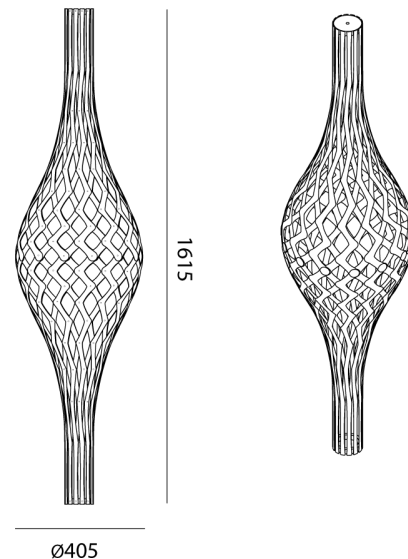

DT NIKAU/FULL/AQUA

Nikau Pendant

by David Trubridge

Nikau is the name of the only indigenous palm tree in New Zealand. It has a large bulb at the top of its trunk and its leaves overlap in similar patterns. The Nikau Pendant's bamboo can be painted inside in numerous colours, or both sides in black and white. The Nikau comes in kitset to reduce the impact of freight on the environment.

Designer	David Trubridge
Supplier	David Trubridge
Country	New Zealand
SKU	DT NIKAU/FULL/AQUA
Finish	Aqua

Product Dimensions

Weight	2kg	Materials	Bamboo Plywood, Nylon Clips	Source	1 x E27 60W (Max)
Dimming	Dependent on globe	Notes	Flat packed to reduce environmental footprint		