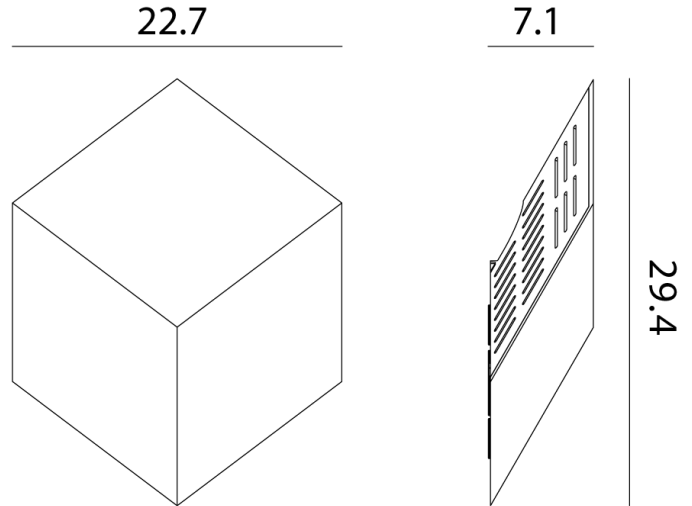

## QB Wall Light

by Rotaliana

The QB creates an optical illusion due to its shape and the light source. In fact, the QB which is made in die-cast aluminum, only protrudes by a few centimeters from the wall although looking like a larger cube. The QB will lighten up the room with the strong indirect beam. The QB can come in White (matte), Graphite, Silver, Black (matte), Bronze or Champagne in dimmable (PHASE) or non-dimmable version.

<b>Supplier</b>	Rotaliana
<b>Country</b>	Italy
<b>SKU</b>	RO A/QB/W0/3000K/PHASE/WHITE
<b>Finish</b>	White
<b>Version</b>	PHASE Dimmable

Product Dimensions

<b>Weight</b>	1.53kg	<b>Materials</b>	Aluminium	<b>Source</b>	25W LED
<b>Colour Temp</b>	2700K	<b>Output</b>	2300lm	<b>CRI</b>	90
<b>IP Rating</b>	IP20	<b>Dimming</b>	PHASE		