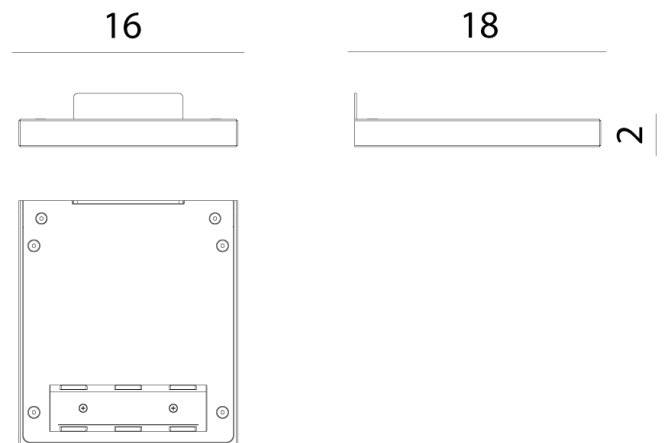

RO A/CM2/W2/3000K/PHASE/SILVER

CM2 Wall Light

by

Just 2 centimeters thick, the CM2 Wall Light features a sleek profile ideal for contemporary lighting applications. An embedded super-flat electronic chip controls the LED, guaranteeing a powerful luminous flux. Available in two sizes in a variety of finishes.

Supplier	Rotaliana
Country	Italy
SKU	RO A/CM2/W2/3000K/PHASE/SILVER
Finish	Silver
Size	W2

Product Dimensions

Materials	Aluminium	Source	32W LED	Colour Temp	3000K
Output	3000lm	CRI	90	IP Rating	IP20
Dimming	PHASE				