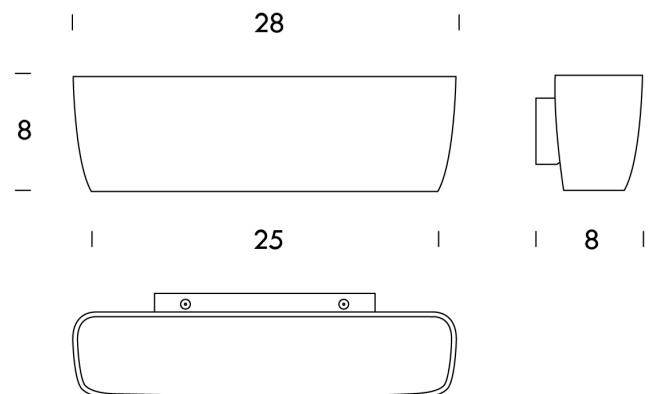

NE A/FLACA/LED/TRIAC/MOKA

Flaca Wall Light

by Roberto Paoli

Wall lamp in die-casted aluminium. Double output for a flood uplight and downlight. Body painted in matt white, moka, champagne or anthracite. Suitable for installation on inflammable surfaces. Available in 1-10v or TRIAC dimming version.

Designer	Roberto Paoli
Supplier	Nemo
Country	Italy
SKU	NE A/FLACA/LED/TRIAC/MOKA
Finish	Moka
Dimming	TRIAC

Product Dimensions

Weight	2kg
Colour Temp	3000K
Emission	up + down

Materials	Aluminium
Output	1570lm + 790lm
IP Rating	IP20