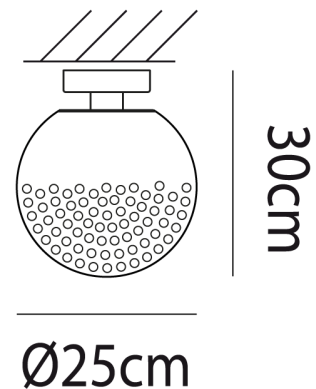

VI PL/BOLLE/GWH

Bolle Ceiling Light

by Barbara Maggiolo

The Bolle Pendant is a spherical mouth-blown Murano glass ceiling light which incorporates bubbles and reflections to highlight the radiance of the crystal. Bolle is available in clear crystal or white finish and a variety of sizes.

Designer	Barbara Maggiolo
Supplier	Vistosi
Country	Italy
SKU	VI PL/BOLLE/GWH
Finish	White

Product Dimensions

Weight	4.4kg
IP Rating	IP20

Materials	Blown Glass
Dimming	Dependent on globe

Source	1 x E27 70W (Max)
---------------	-------------------