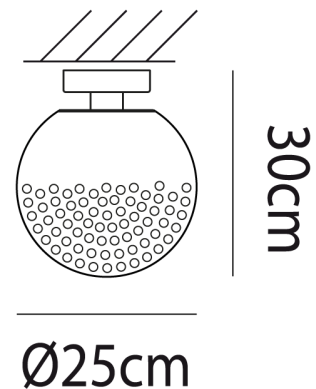

VI PL/BOLLE/G/CR

Bolle Ceiling Light

by Barbara Maggiolo

The Bolle Pendant is a spherical mouth-blown Murano glass ceiling light which incorporates bubbles and reflections to highlight the radiance of the crystal. Bolle is available in clear crystal or white finish and a variety of sizes.

Designer	Barbara Maggiolo
Supplier	Vistosi
Country	Italy
SKU	VI PL/BOLLE/G/CR
Finish	Crystal

Product Dimensions

Weight	4.4kg
IP Rating	IP20

Materials	Blown Glass
Dimming	Dependent on globe

Source	1 x E27 70W (Max)
---------------	-------------------