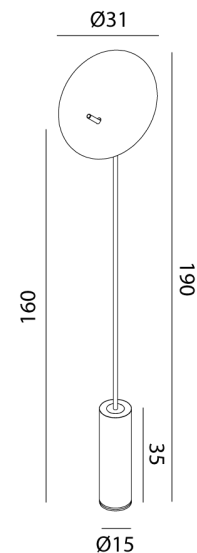

IC PT/LUA/WHITE/GOLD-SILVER

Lua Floor Lamp

by Marco Pagnoncelli

The Lua Floor Lamp features an adjustable light source that is only 6mm thick. An aluminium disc with a smooth profile produces indirect lighting which enhances the Lua's design. Equipped with a high efficiency LED, the Lua floor lamp provides a unique accent to a contemporary space. Available in a variety of finish options. Made in Italy.

Designer	Marco Pagnoncelli
Supplier	Icone
Country	Italy
SKU	IC PT/LUA/WHITE/GOLD-SILVER
Finish	White + Gold Silver

Product Dimensions

Materials	Aluminium	Source	30W LED	Colour Temp	3000K
Output	2550lm	CRI	90	Emission	Indirect