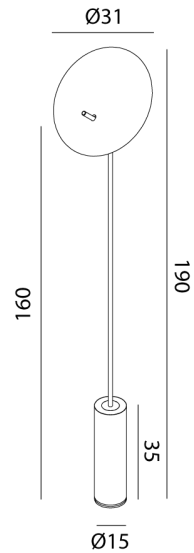

## Lua Floor Lamp

by Marco Pagnoncelli

The Lua Floor Lamp features an adjustable light source that is only 6mm thick. An aluminium disc with a smooth profile produces indirect lighting which enhances the Lua's design. Equipped with a high efficiency LED, the Lua floor lamp provides a unique accent to a contemporary space. Available in a variety of finish options. Made in Italy.

### Product Dimensions

<b>Materials</b>	Aluminium	<b>Source</b>	30W LED	<b>Colour Temp</b>	3000K
<b>Output</b>	2550lm	<b>CRI</b>	90	<b>Emission</b>	Indirect