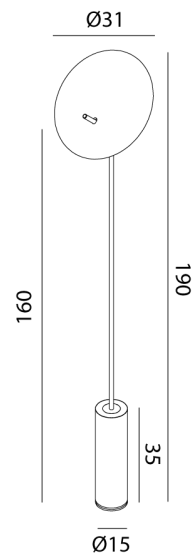

IC PT/LUA/WHITE

Lua Floor Lamp

by Marco Pagnoncelli

The Lua Floor Lamp features an adjustable light source that is only 6mm thick. An aluminium disc with a smooth profile produces indirect lighting which enhances the Lua's design. Equipped with a high efficiency LED, the Lua floor lamp provides a unique accent to a contemporary space. Available in a variety of finish options. Made in Italy.

Designer	Marco Pagnoncelli
Supplier	Icone
Country	Italy
SKU	IC PT/LUA/WHITE
Finish	White

Product Dimensions

Materials	Aluminium	Source	30W LED	Colour Temp	3000K
Output	2550lm	CRI	90	Emission	Indirect