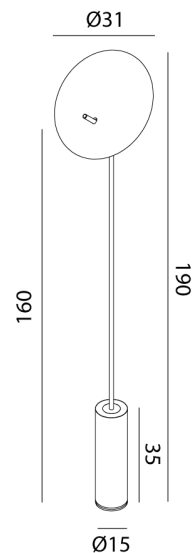

## Lua Floor Lamp

by Marco Pagnoncelli

The Lua Floor Lamp features an adjustable light source that is only 6mm thick. An aluminium disc with a smooth profile produces indirect lighting which enhances the Lua's design. Equipped with a high efficiency LED, the Lua floor lamp provides a unique accent to a contemporary space. Available in a variety of finish options. Made in Italy.

### Product Dimensions

<b>Materials</b>	Aluminium	<b>Source</b>	30W LED	<b>Colour Temp</b>	3000K
<b>Output</b>	2550lm	<b>CRI</b>	90	<b>Emission</b>	Indirect