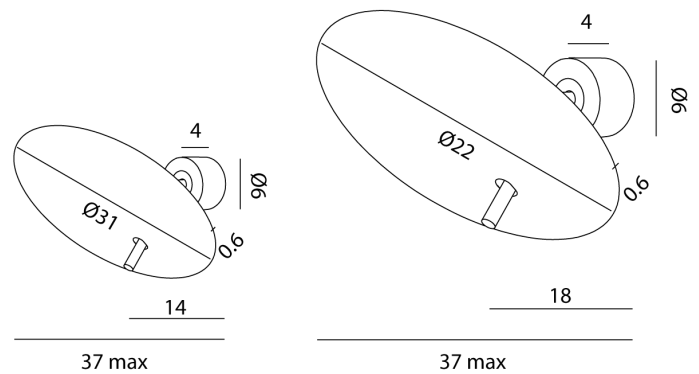

IC A/LUA/20/RUST/GS

Lua Wall Light

by Marco Pagnoncelli

The Lua Wall Light features an adjustable light source that is only 6mm thick. An aluminium disc with a smooth profile produces indirect lighting which enhances the Lua's design. Equipped with a high efficiency LED with no driver required. Lua is available in two sizes in a variety of finish options. Made in Italy.

Designer	Marco Pagnoncelli
Supplier	Icone
Country	Italy
SKU	IC A/LUA/20/RUST/GS
Finish	Rust + Gold Silver
Size	20cm

Product Dimensions

Materials	Aluminium	Source	20W LED	Colour Temp	2700K
Output	1700lm	CRI	90	Emission	Indirect
Dimming	No	Notes	Driver not required		