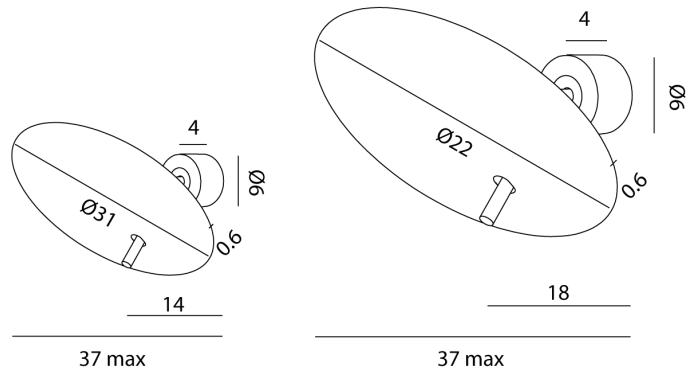

IC A/LUA/20/RUST/GS

Lua Wall Light

by Marco Pagnoncelli

The Lua Wall Light features an adjustable light source that is only 6mm thick. An aluminium disc with a smooth profile produces indirect lighting which enhances the Lua's design. Equipped with a high efficiency LED with no driver required. Lua is available in two sizes in a variety of finish options. Made in Italy.

Designer	Marco Pagnoncelli
Supplier	Icone
Country	Italy
SKU	IC A/LUA/20/RUST/GS
Finish	Rust + Gold Silver
Size	20cm

Product Dimensions

Materials	Aluminium
Output	1700lm
Dimming	No

Source	20W LED
CRI	90
Notes	Driver not required