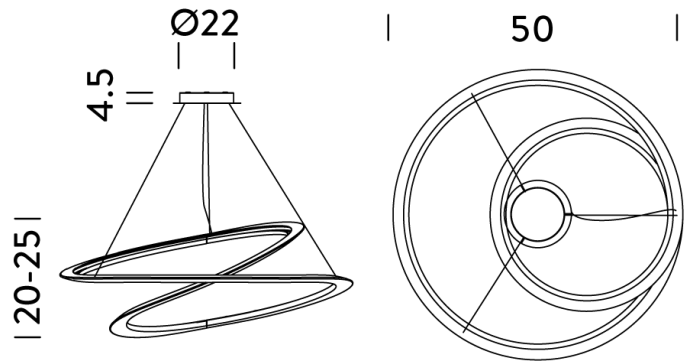

NE S/KEPLER/PETIT/DOWN/3000K/BK

Kepler Petit Pendant

by Arihiro Miyake

A petit version of the Kepler pendant from NEMO. An LED suspension lamp in powder coated extruded aluminum. The endless line is created by a 3-dimensional deformation process inspired by the Moebius strip. Available in matt white, black or painted gold finish. Kepler Petit is only available in a downlight version.

Designer	Arihiro Miyake
Supplier	Nemo
Country	Italy
SKU	NE S/KEPLER/PETIT/DOWN/3000K/BK
Finish	Black
Version	Downlight - 3000K

Product Dimensions

Weight	1.3kg	Materials	Aluminium	Source	50W LED
Colour Temp	3000K	Output	2100lm	CRI	85
Emission	Diffused downlight	Dimming	1-10v		