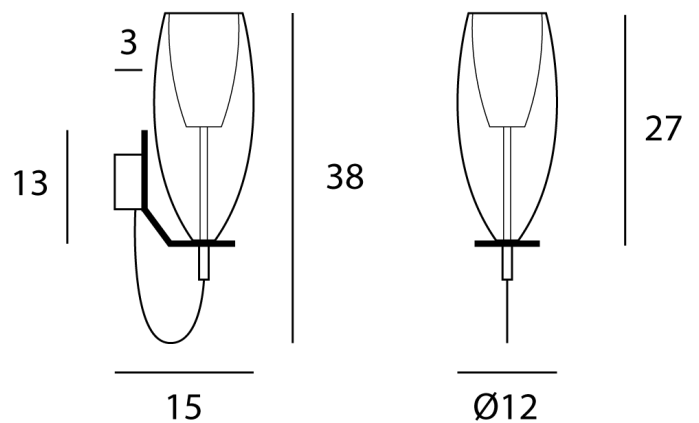

CT A/FLUTE/CHROME/ROSEGOLD

Flute Wall Light

by

Inspired by champagne flutes, the Flute wall light features an elegant modern design. Made from hand-blown glass and carefully handcrafted. The inner shade is satinated glass which acts as a diffuser, softening the light source. Available in a variety of colours. Custom variations of cable and metalware colours available on request.

Supplier	Cangini & Tucci
Country	Italy
SKU	CT A/FLUTE/CHROME/ROSEGOLD
Finish	Rose Gold

Product Dimensions

Weight	0.76kg	Materials	Glass	Source	1 x E14 60W (Max)
IP Rating	IP20	Dimming	Dependent on globe		