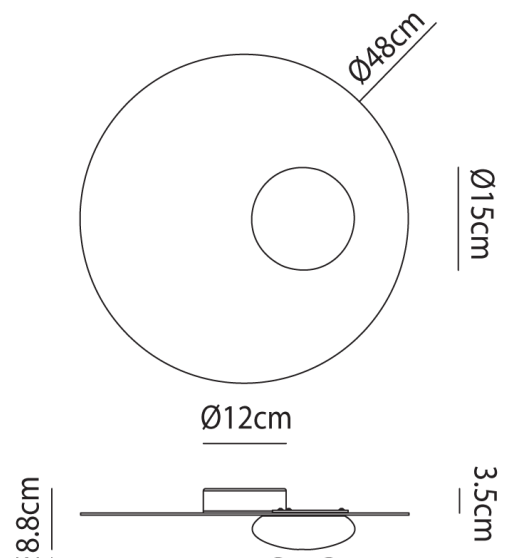

## Kwic Wall & Ceiling Light

by Serge & Robert Cornelissen

Kwic, designed by Serge and Robert Cornelissen, is a contemporary light fitting suitable for installation on ceiling or wall surfaces. A semi-spherical blown glass diffuser contains an integrated LED light source and overlaps - in a decentralized position - with a circular painted aluminium disk. Kwic imbues a space with a powerful light which radiates from the opaline white diffuser, and a delicate glow that filters through the back of the frame. Depending on the location, Kwic can be a discreet presence or a point of focus in a room. Available in a variety of sizes and finishes.

<b>Designer</b>	Serge & Robert Cornelissen
<b>Supplier</b>	Axo Light
<b>Country</b>	Italy
<b>SKU</b>	AX PL/KWIC/48/BRONZE
<b>Finish</b>	Bronze
<b>Size</b>	48

Product Dimensions

<b>Weight</b>	4kg
<b>Colour Temp</b>	3000K
<b>IP Rating</b>	IP20

<b>Materials</b>	Aluminium
<b>Output</b>	2151lm
<b>Dimming</b>	1-10v

<b>Source</b>	18W LED
<b>CRI</b>	90