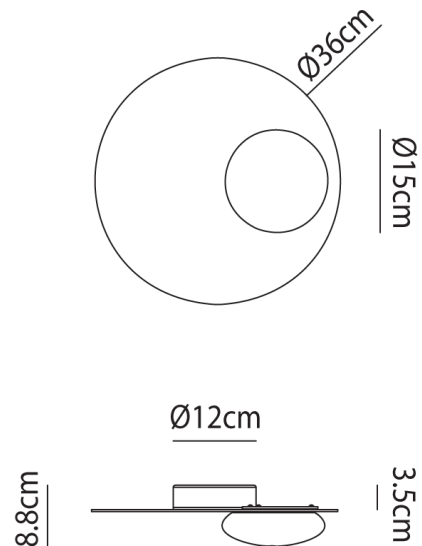

AX PL/KWIC/36/BLACK

Kwic Wall & Ceiling Light

by Serge & Robert Cornelissen

Kwic, designed by Serge and Robert Cornelissen, is a contemporary light fitting suitable for installation on ceiling or wall surfaces. A semi-spherical blown glass diffuser contains an integrated LED light source and overlaps - in a decentralized position - with a circular painted aluminium disk. Kwic imbues a space with a powerful light which radiates from the opaline white diffuser, and a delicate glow that filters through the back of the frame. Depending on the location, Kwic can be a discreet presence or a point of focus in a room. Available in a variety of sizes and finishes.

Designer	Serge & Robert Cornelissen
Supplier	Axo Light
Country	Italy
SKU	AX PL/KWIC/36/BLACK
Finish	Black
Size	36

Product Dimensions

Weight	2.8kg
Colour Temp	3000K
IP Rating	IP20

Materials	Aluminium
Output	2151lm
Dimming	1-10v

Source	18W LED
CRI	90