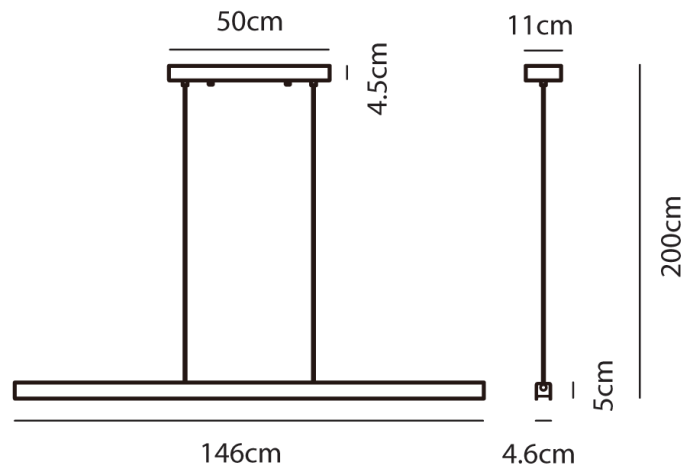

## Square Linear Pendant

by Chao-Cheng Chen

The Square Pendant is simple yet sophisticated in both function and design. The minimalist linear lamp is controlled by touchless sensors located on one end of the fixture. Not only is there an ON/OFF and dimming function, but the Square also exhibits the ability to adjust color temperature in four flexible settings: 2700k, 3000k (default), 3400k, and 4000k. The Square features an integrated LED source with a Color Rendering Index of 98 for vivid and natural color environments. The versatile design makes the Square pendant suitable for work spaces to ambient settings. The exterior is available in Black or White finish, while the inner surface is finely coated in brushed gold.

<b>Designer</b>	Chao-Cheng Chen
<b>Supplier</b>	Seed Design
<b>Country</b>	Taiwan
<b>SKU</b>	SE S/SQUARE/BLACK/SAND GOLD
<b>Finish</b>	Black

Product Dimensions

<b>Weight</b>	5kg	<b>Materials</b>	Aluminium	<b>Source</b>	40W LED
<b>Colour Temp</b>	2700, 3000K, 3400K, or 4000K	<b>Output</b>	2300lm	<b>CRI</b>	98