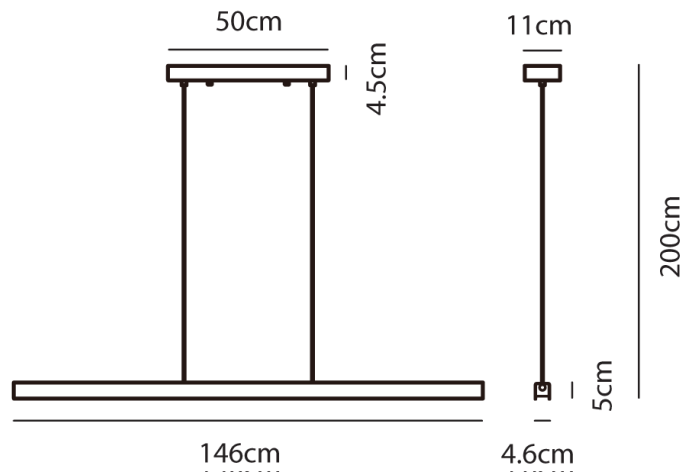

## Square Linear Pendant

by Chao-Cheng Chen

The Square Pendant is simple yet sophisticated in both function and design. The minimalist linear lamp is controlled by touchless sensors located on one end of the fixture. Not only is there an ON/OFF and dimming function, but the Square also exhibits the ability to adjust color temperature in four flexible settings: 2700k, 3000k (default), 3400k, and 4000k. The Square features an integrated LED source with a Color Rendering Index of 98 for vivid and natural color environments. The versatile design makes the Square pendant suitable for work spaces to ambient settings. The exterior is available in Black or White finish, while the inner surface is finely coated in brushed gold.

<b>Designer</b>	Chao-Cheng Chen
<b>Supplier</b>	Seed Design
<b>Country</b>	Taiwan
<b>SKU</b>	SE S/SQUARE/BLACK/SAND GOLD
<b>Finish</b>	Black

Product Dimensions

<b>Weight</b>	5kg	<b>Materials</b>	Aluminium	<b>Source</b>	40W LED
<b>Colour Temp</b>	2700, 3000K, 3400K, or 4000K	<b>Output</b>	2300lm	<b>CRI</b>	98