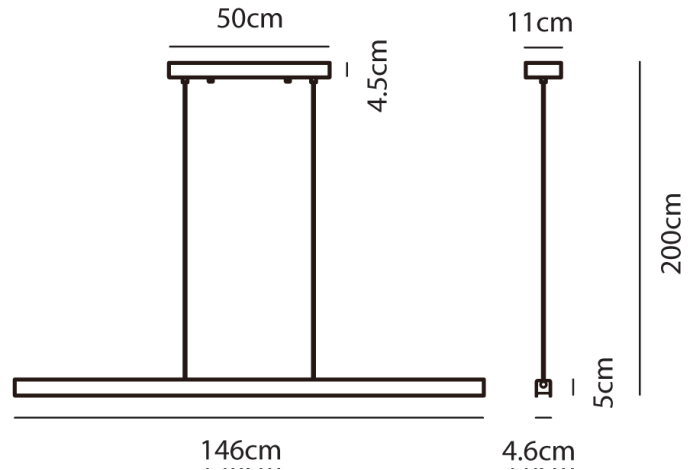

## Square Linear Pendant

by Chao-Cheng Chen

The Square Pendant is simple yet sophisticated in both function and design. The minimalist linear lamp is controlled by touchless sensors located on one end of the fixture. Not only is there an ON/OFF and dimming function, but the Square also exhibits the ability to adjust color temperature in four flexible settings: 2700k, 3000k (default), 3400k, and 4000k. The Square features an integrated LED source with a Color Rendering Index of 98 for vivid and natural color environments. The versatile design makes the Square pendant suitable for work spaces to ambient settings. The exterior is available in Black or White finish, while the inner surface is finely coated in brushed gold.

<b>Designer</b>	Chao-Cheng Chen
<b>Supplier</b>	Seed Design
<b>Country</b>	Taiwan
<b>SKU</b>	SE S/SQUARE/WHITE/SAND GOLD
<b>Finish</b>	White

Product Dimensions

<b>Weight</b>	5kg	<b>Materials</b>	Aluminium	<b>Source</b>	40W LED
<b>Colour Temp</b>	2700, 3000K, 3400K, or 4000K	<b>Output</b>	2300lm	<b>CRI</b>	98