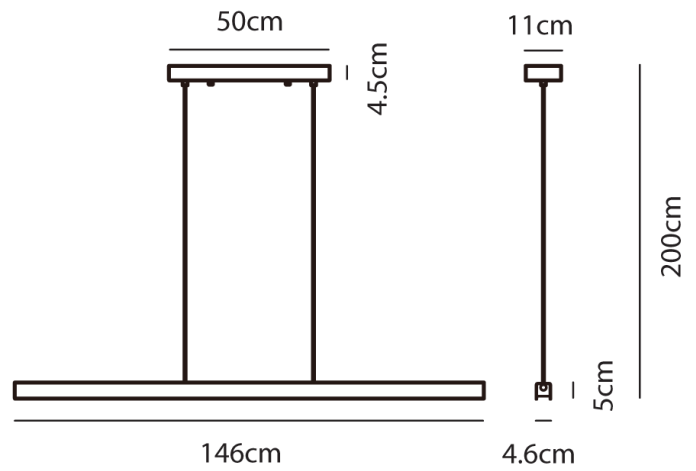

SE S/SQUARE/WHITE/SAND GOLD

Square Linear Pendant

by Chao-Cheng Chen

The Square Pendant is simple yet sophisticated in both function and design. The minimalist linear lamp is controlled by touchless sensors located on one end of the fixture. Not only is there an ON/OFF and dimming function, but the Square also exhibits the ability to adjust color temperature in four flexible settings: 2700k, 3000k (default), 3400k, and 4000k. The Square features an integrated LED source with a Color Rendering Index of 98 for vivid and natural color environments. The versatile design makes the Square pendant suitable for work spaces to ambient settings. The exterior is available in Black or White finish, while the inner surface is finely coated in brushed gold.

Designer	Chao-Cheng Chen
Supplier	Seed Design
Country	Taiwan
SKU	SE S/SQUARE/WHITE/SAND GOLD
Finish	White

Product Dimensions

Weight	5kg	Materials	Aluminium	Source	40W LED
Colour Temp	2700, 3000K, 3400K, or 4000K	Output	2300lm	CRI	98