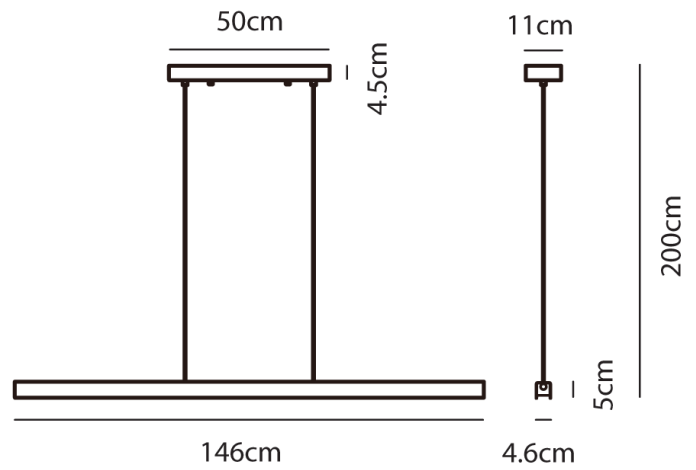

Square Linear Pendant

by Chao-Cheng Chen

The Square Pendant is simple yet sophisticated in both function and design. The minimalist linear lamp is controlled by touchless sensors located on one end of the fixture. Not only is there an ON/OFF and dimming function, but the Square also exhibits the ability to adjust color temperature in four flexible settings: 2700k, 3000k (default), 3400k, and 4000k. The Square features an integrated LED source with a Color Rendering Index of 98 for vivid and natural color environments. The versatile design makes the Square pendant suitable for work spaces to ambient settings. The exterior is available in Black or White finish, while the inner surface is finely coated in brushed gold.

Designer	Chao-Cheng Chen
Supplier	Seed Design
Country	Taiwan
SKU	SE S/SQUARE/WHITE/SAND GOLD
Finish	White

Product Dimensions

Weight	5kg	Materials	Aluminium	Source	40W LED
Colour Temp	2700, 3000K, 3400K, or 4000K	Output	2300lm	CRI	98