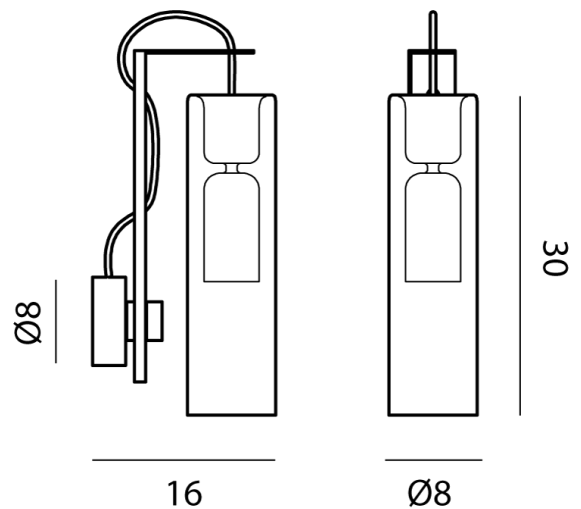

## Tao Wall Light

by

The Tao is a cylindrical shaped Wall light coated in a selection of metalized finishes. Turning on the light reveals an interior frosted glass shape, providing a dual effect.

<b>Supplier</b>	Cangini & Tucci
<b>Country</b>	Italy
<b>SKU</b>	CT A/TAO/TRANSPARENT
<b>Finish</b>	Transparent

Product Dimensions

<b>Weight</b>	1.075kg	<b>Materials</b>	Blown borosilicate glass	<b>Source</b>	1 x G9 33W (Max)
---------------	---------	------------------	--------------------------	---------------	------------------