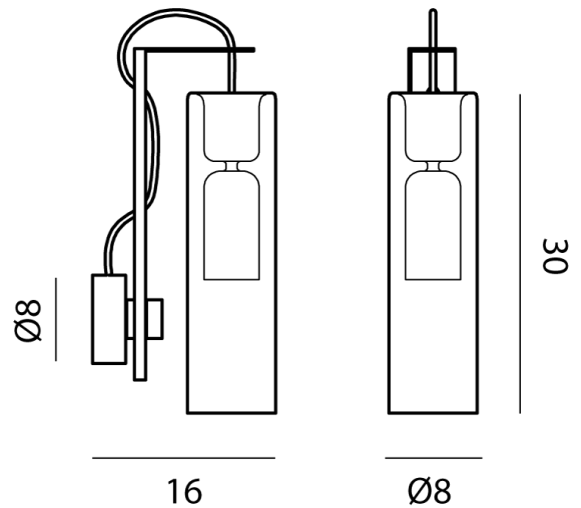

## Tao Wall Light

by

The Tao is a cylindrical shaped Wall light coated in a selection of metalized finishes. Turning on the light reveals an interior frosted glass shape, providing a dual effect.

<b>Supplier</b>	Cangini & Tucci
<b>Country</b>	Italy
<b>SKU</b>	CT A/TAO/TRANSPARENT
<b>Finish</b>	Transparent

Product Dimensions

<b>Weight</b>	1.075kg	<b>Materials</b>	Blown borosilicate glass	<b>Source</b>	1 x G9 33W (Max)
---------------	---------	------------------	--------------------------	---------------	------------------