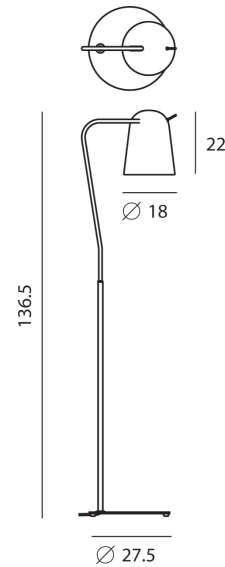

## Dodo Floor Lamp

by

Drawing from fond memories of the character in the Alice in the Wonderland fairytale, the Dodo floor lamp's appearance is playful yet elegant. Equipped with a dip switch and adjustable shade, the Dodo will light up a courage and adventurous mind. Available in all matte black or gloss white with a brass stem.

### Product Dimensions

**Materials** Steel

**Source** 1 x E27 42W (Max)