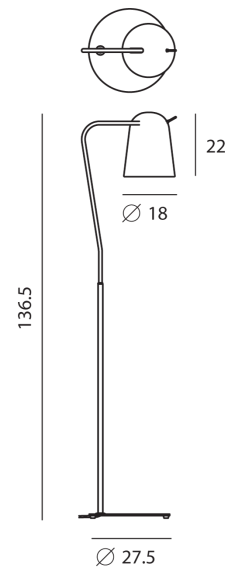

SE PT/DODO/WH/BRA

Dodo Floor Lamp

by

Drawing from fond memories of the character in the Alice in the Wonderland fairytale, the Dodo floor lamp's appearance is playful yet elegant. Equipped with a dip switch and adjustable shade, the Dodo will light up a courage and adventurous mind. Available in all matte black or gloss white with a brass stem.

Supplier	Seed Design
Country	Taiwan
SKU	SE PT/DODO/WH/BRA
Finish	White + Brass

Product Dimensions

Materials	Steel	Source	1 x E27 42W (Max)
------------------	-------	---------------	-------------------