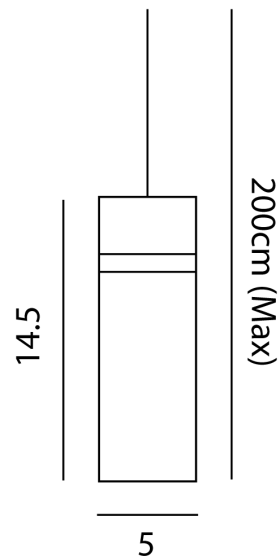

SE S/T1/P1/WH

T1 Single Pendant

by

Inspired by classic tube lamps, the T1 Pendant light features a simple design with an in-built LED source. Aluminium base with a frosted glass diffuser, producing a soft, even illumination within a space. Available in white finish. Dimmable.

Supplier	Seed Design
Country	Taiwan
SKU	SE S/T1/P1/WH
Finish	White

Product Dimensions

Materials	Aluminium	Source	5W LED	Colour Temp	3000K
Output	451lm	CRI	90	Dimming	Non-Dimmable