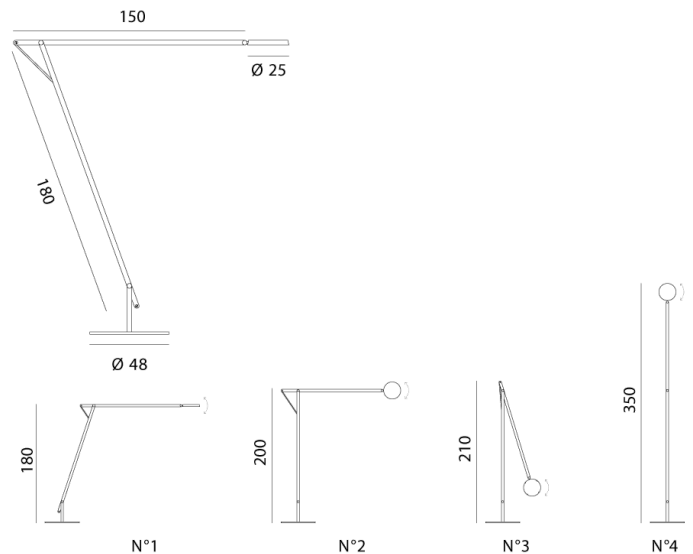

RO PT/STRIN/XL/WH/OR

String XL Floor Lamp

by Dante Donegani and Giovanni Lauda

String XL is a large LED floor lamp designed to illuminate an area from above. The aluminium structure is supported by a base with cast-iron ballast with a coloured elastic cord that compensates the movements. A touch dimmer is built into the lower arm and the head, which features a polycarbonate diffuser, shields the direct light of the LEDs and is adjustable. The adjustability and size of the String XL is ideal for indirect lighting over a corner of the sofa, dining table, or study area. Available in black or white finish with black, orange or silver textile cable.

Designer	Dante Donegani and Giovanni Lauda
Supplier	Rotaliana
Country	Italy
SKU	RO PT/STRIN/XL/WH/OR
Finish	White
Cable Colour	Orange

Product Dimensions

Weight	6.4kg
Colour Temp	2700K
Dimming	Touch dimmer

Materials	Aluminium
Output	3100lm

Source	43W LED
CRI	90