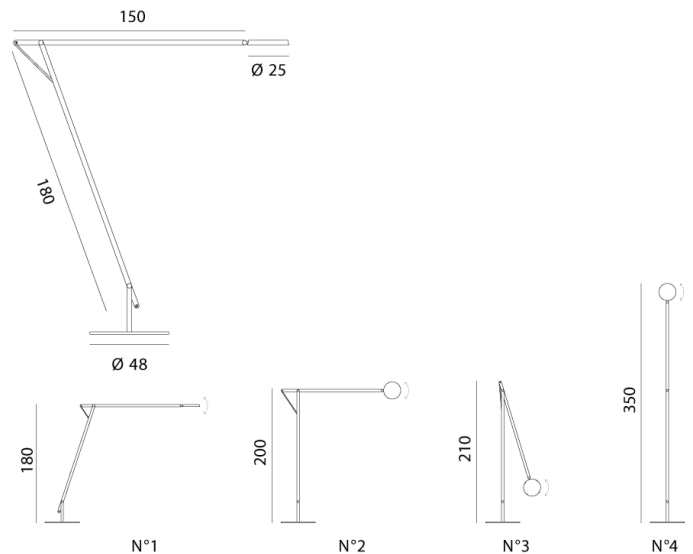

RO PT/STRIN/XL/BK/BK

String XL Floor Lamp

by Dante Donegani and Giovanni Lauda

String XL is a large LED floor lamp designed to illuminate an area from above. The aluminium structure is supported by a base with cast-iron ballast with a coloured elastic cord that compensates the movements. A touch dimmer is built into the lower arm and the head, which features a polycarbonate diffuser, shields the direct light of the LEDs and is adjustable. The adjustability and size of the String XL is ideal for indirect lighting over a corner of the sofa, dining table, or study area. Available in black or white finish with black, orange or silver textile cable.

Designer	Dante Donegani and Giovanni Lauda
Supplier	Rotaliana
Country	Italy
SKU	RO PT/STRIN/XL/BK/BK
Finish	Black
Cable Colour	Black

Product Dimensions

Weight	6.4kg
Colour Temp	2700K
Dimming	Touch dimmer

Materials	Aluminium
Output	3100lm

Source	43W LED
CRI	90