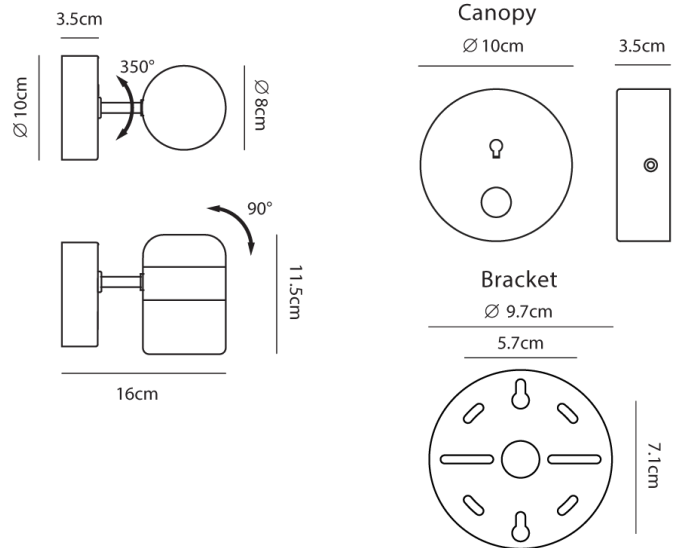

SE A/LING/WHITE/GOLD

Ling Wall Light

by Hui Lun Li

The Ling Wall Light is inspired by the iconic patterned metal-fences which were constructed around balconies and windows in early Taiwan. Interior reflectors soften the embedded LED light source for ambient illumination, with built-in touch dimmer and adjustable shade for added versatility. Available in black or white finish with sandy gold metal and frosted white glass.

Designer	Hui Lun Li
Supplier	Seed Design
Country	Taiwan
SKU	SE A/LING/WHITE/GOLD
Finish	White & Sand Gold

Product Dimensions

Weight	1.2kg	Materials	Frosted glass, steel	Source	6W LED
Colour Temp	3000K	Output	280lm	CRI	90
Dimming	Touch dimmer				