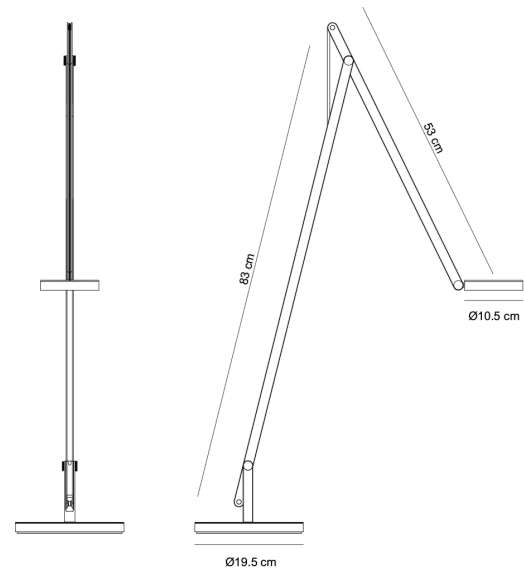

## String F1 Floor Lamp

by Dante Donegani and Giovanni Lauda

The String Floor Lamp by Rotaliana features an aluminium structure, an adjustable head with central hole, a touch dimmer and a 100% flicker-free LED light source. Ideal for indirect lighting applications, this floor lamp provides the user with flexibility in a sleek contemporary design. Available in white, black, bronze, champagne, graphite or silver finish. Each floor lamp includes silver, black and orange cables which are easily interchangeable for different looks.

### Product Dimensions

<b>Weight</b>	5.9kg
<b>Output</b>	700lm

<b>Source</b>	9W LED
<b>CRI</b>	90

<b>Colour Temp</b>	2700K
<b>Dimming</b>	Push button dimmer