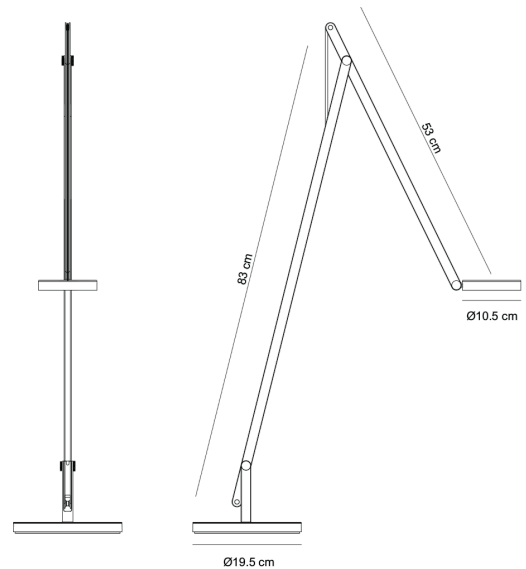

RO PT/STRING/F1/9W/CHAMPAGNE

String F1 Floor Lamp

by Dante Donegani and Giovanni Lauda

The String Floor Lamp by Rotaliana features an aluminium structure, an adjustable head with central hole, a touch dimmer and a 100% flicker-free LED light source. Ideal for indirect lighting applications, this floor lamp provides the user with flexibility in a sleek contemporary design. Available in white, black, bronze, champagne, graphite or silver finish. Each floor lamp includes silver, black and orange cables which are easily interchangeable for different looks.

Designer	Dante Donegani and Giovanni Lauda
Supplier	Rotaliana
Country	Italy
SKU	RO PT/STRING/F1/9W/CHAMPAGNE
Finish	Champagne

Product Dimensions

Weight	5.9kg
Output	700lm

Source	9W LED
CRI	90

Colour Temp	2700K
Dimming	Push button dimmer