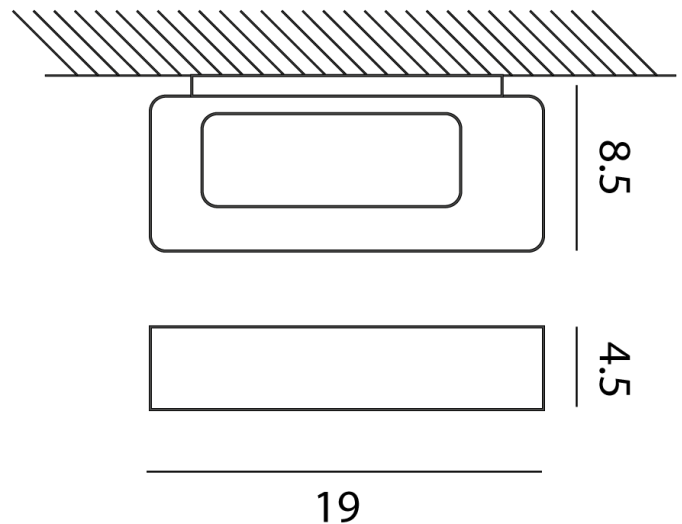

IC A/LINGOTTO/1/WH

Lingotto Wall Light

by Marco Pagnoncelli

The stylish and sophisticated Lingotto wall light by Icone Luce provides indirect light upwards and downwards. Extruded aluminium construction available in white finish. Made in Italy.

Designer	Marco Pagnoncelli
Supplier	Icone
Country	Italy
SKU	IC A/LINGOTTO/1/WH
Finish	White

Product Dimensions

Materials	Aluminium	Source	14W LED	Colour Temp	2700K
Output	1100lm	CRI	90	Emission	Up + down
Dimming	No				