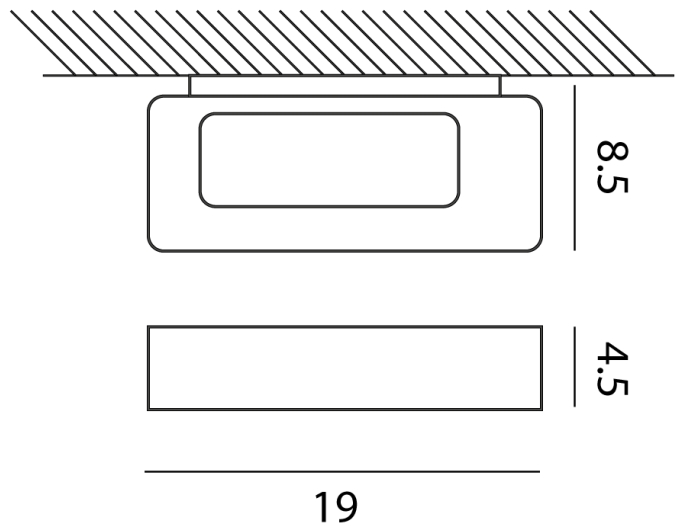

## Lingotto Wall Light

by Marco Pagnoncelli

The stylish and sophisticated Lingotto wall light by Icone Luce provides indirect light upwards and downwards. Extruded aluminium construction available in white finish. Made in Italy.

<b>Designer</b>	Marco Pagnoncelli
<b>Supplier</b>	Icone
<b>Country</b>	Italy
<b>SKU</b>	IC A/LINGOTTO/1/WH
<b>Finish</b>	White

Product Dimensions

<b>Materials</b>	Aluminium	<b>Source</b>	14W LED	<b>Colour Temp</b>	2700K
<b>Output</b>	1100lm	<b>CRI</b>	90	<b>Emission</b>	Up + down
<b>Dimming</b>	No				