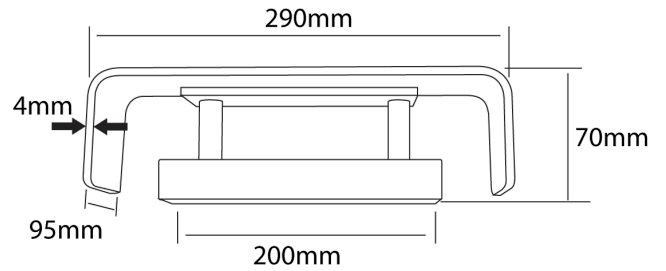

SI A/BROOKS/12W/WH

Brooks Wall Light

by

Brooks is a wall mounted light fixture with a clean modern design. Made of aluminium and equipped with a 12W LED with indirect illumination. Dimmable. Shade available in black or white finish with white mounting bracket. French designed.

Supplier	Studio Italia
Country	China
SKU	SI A/BROOKS/12W/WH
Finish	White

Product Dimensions

Materials	Aluminium + Steel	Source	12W LED	Colour Temp	3000K
Output	880lm	CRI	90	Emission	Indirect
Dimming	PHASE				