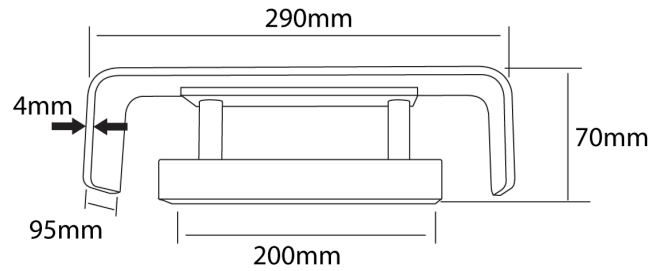

SI A/BROOKS/12W/BLACK

Brooks Wall Light

by

Brooks is a wall mounted light fixture with a clean modern design. Made of aluminium and equipped with a 12W LED with indirect illumination. Dimmable. Shade available in black or white finish with white mounting bracket. French designed.

Supplier	Studio Italia
Country	China
SKU	SI A/BROOKS/12W/BLACK
Finish	Black

Product Dimensions

Materials	Aluminium + Steel	Source	12W LED	Colour Temp	3000K
Output	880lm	CRI	90	Emission	Indirect
Dimming	PHASE	Notes	Black finish on shade exterior, white finish on shade interior		