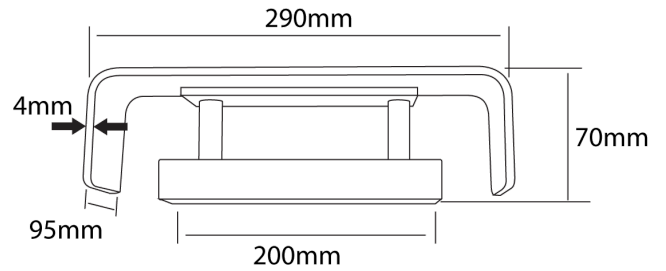

SI A/BROOKS/12W/BLACK

Brooks Wall Light

by Studio Italia

Brooks is a wall mounted light fixture with a clean modern design. Made of aluminium and equipped with a 12W LED with indirect illumination. Dimmable. Shade available in black or white finish with white mounting bracket. French designed.

Supplier	Studio Italia
Country	China
SKU	SI A/BROOKS/12W/BLACK
Finish	Black

Product Dimensions

Materials	Aluminium + Steel	Source	12W LED	Colour Temp	3000K
Output	880lm	CRI	90	Emission	Indirect
Dimming	PHASE	Notes	Black finish on shade exterior, white finish on shade interior		