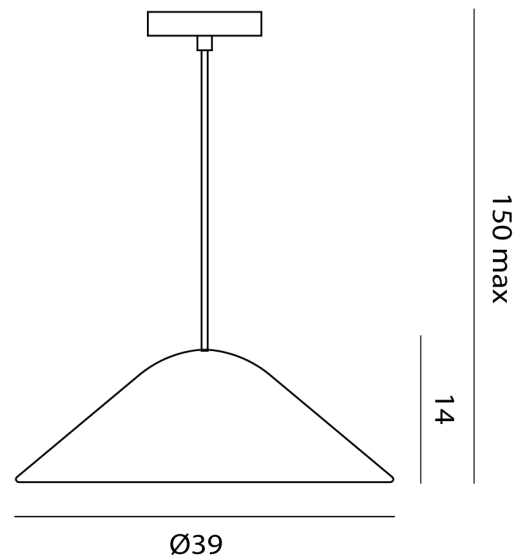

### Product Dimensions

**Materials** Glass

**Source** 2 x E27 40W (Max)

**Dimming** Dependent on globe