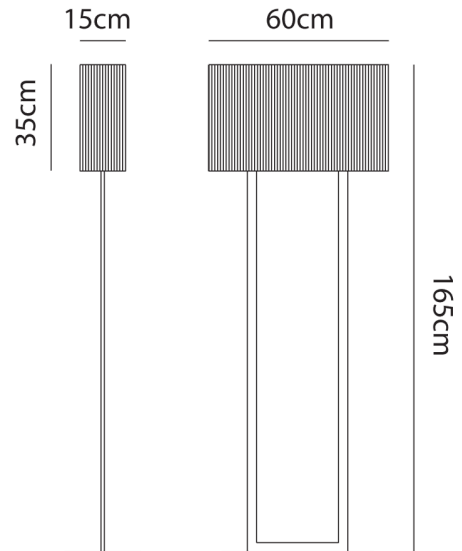

Designer	Manuel & Vanessa Vivian
Supplier	Axo Light
Country	Italy
SKU	AX PT/CLAVI/WH
Finish	White

Product Dimensions

Weight	16kg
IP Rating	IP20

Materials	Hand-made silken thread shade, metal frame
Dimming	Dependent on globe

Source	2 x E27 60W
---------------	-------------