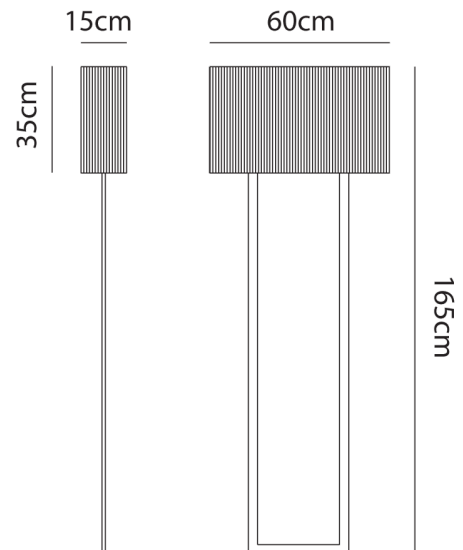

Designer	Manuel & Vanessa Vivian
Supplier	Axo Light
Country	Italy
SKU	AX PT/CLAVI/WH
Finish	White

Product Dimensions

Weight	16kg
IP Rating	IP20

Materials	Hand-made silken thread shade, metal frame
Dimming	Dependent on globe

Source	2 x E27 60W
---------------	-------------