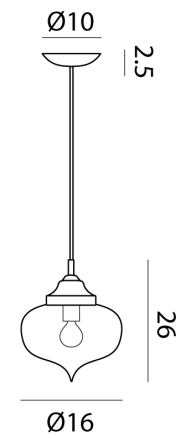

CT S/ARABESQUE/ST/AM

Arabesque Pendant

by

Arabesque is a collection of mouth blown glass pendant lights from Cangini & Tucci. The Arabesque come in a variety of sizes and colours, with smooth or ribbed finish. These different combinations suit a variety of interior styles and are beautiful when clustered together, creating a striking impression.

Supplier	Cangini & Tucci
Country	Italy
SKU	CT S/ARABESQUE/ST/AM
Finish	Amber
Surface	Ribbed
Size	Small

Product Dimensions

Weight	0.6kg
IP Rating	IP20

Materials	Blown Glass
Dimming	Dependent on globe

Source	1 x E14 60W (Max)
---------------	-------------------