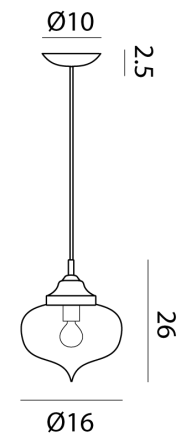

### Product Dimensions

<b>Weight</b>	0.6kg
<b>IP Rating</b>	IP20

<b>Materials</b>	Blown Glass
<b>Dimming</b>	Dependent on globe

<b>Source</b>	1 x E14 60W (Max)
---------------	-------------------