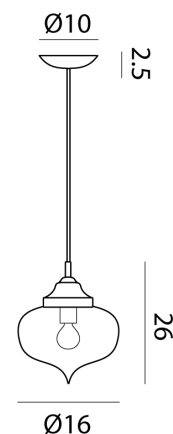

CT S/ARABESQUE/ST/AM

Arabesque Pendant

by

Arabesque is a collection of mouth blown glass pendant lights from Cangini & Tucci. The Arabesque come in a variety of sizes and colours, with smooth or ribbed finish. These different combinations suit a variety of interior styles and are beautiful when clustered together, creating a striking impression.

Supplier	Cangini & Tucci
Country	Italy
SKU	CT S/ARABESQUE/ST/AM
Finish	Amber
Surface	Ribbed
Size	Small

Product Dimensions

Weight	0.6kg
IP Rating	IP20

Materials	Blown Glass
Dimming	Dependent on globe

Source	1 x E14 60W (Max)
---------------	-------------------