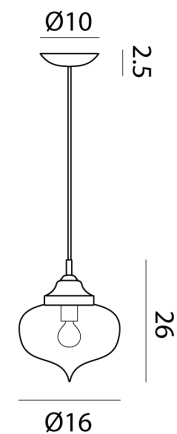

### Product Dimensions

<b>Weight</b>	0.6kg
<b>IP Rating</b>	IP20

<b>Materials</b>	Blown Glass
<b>Dimming</b>	Dependent on globe

<b>Source</b>	1 x E14 60W (Max)
---------------	-------------------