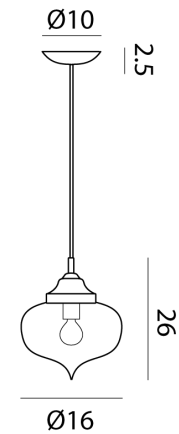

### Product Dimensions

<b>Weight</b>	0.6kg
<b>IP Rating</b>	IP20

<b>Materials</b>	Blown Glass
<b>Dimming</b>	Dependent on globe

<b>Source</b>	1 x E14 60W (Max)
---------------	-------------------