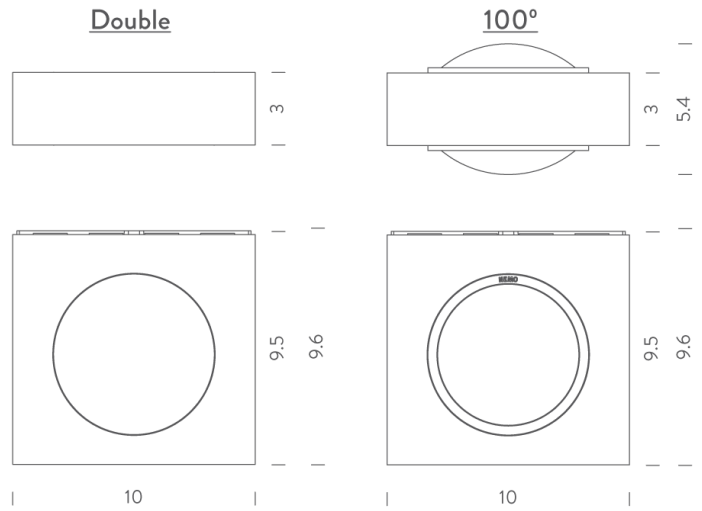

## Fix Wall Light

by

Fix is an LED all light in die-cast aluminium with a minimalist design. Available with double up and down emission with indirect and diffused light in 100 or 180 degree beam. Dimmable TRIAC. Available in painted white, black and gold, burnished gold.

<b>Supplier</b>	Nemo
<b>Country</b>	Italy
<b>SKU</b>	NE A/FIX/LED/DBL/WHITE
<b>Finish</b>	White
<b>Version</b>	180 degree beam

### Product Dimensions

<b>Materials</b>	Aluminium
<b>Output</b>	2x380lm
<b>IP Rating</b>	IP20

<b>Source</b>	2 x 6W LED
<b>CRI</b>	85
<b>Dimming</b>	TRIAC

<b>Colour Temp</b>	2700K
<b>Emission</b>	up+down, 180 degree beam