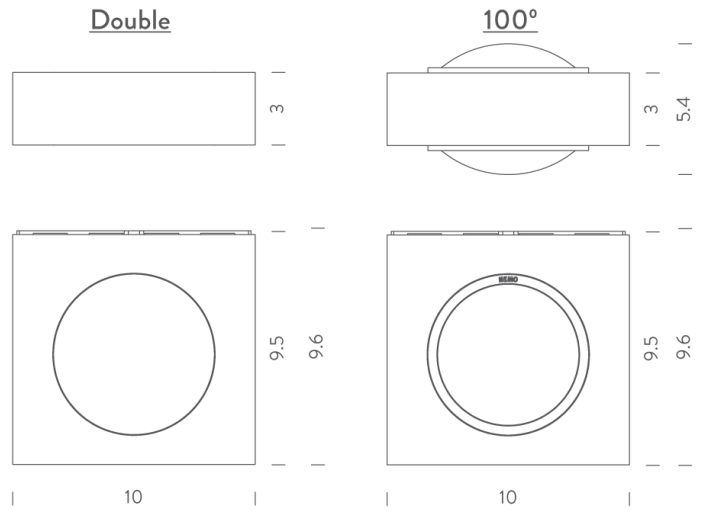

NE A/FIX/LED/DBL/WHITE

Fix Wall Light

by

Fix is an LED all light in die-cast aluminium with a minimalist design. Available with double up and down emission with indirect and diffused light in 100 or 180 degree beam. Dimmable TRIAC. Available in painted white, black and gold, burnished gold.

Supplier	Nemo
Country	Italy
SKU	NE A/FIX/LED/DBL/WHITE
Finish	White
Version	180 degree beam

Product Dimensions

Materials	Aluminium
Output	2x380lm
IP Rating	IP20

Source	2 x 6W LED
CRI	85
Dimming	TRIAC

Colour Temp	2700K
Emission	up+down, 180 degree beam