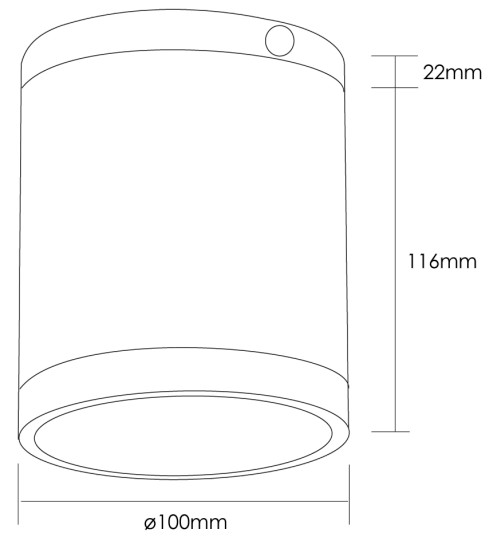

SI PL/MOBY/12W/35D/ANT

Moby Outdoor Ceiling Light

by

Moby is a simple modern outdoor ceiling light with a built in LED. IP65 rating for outdoor applications. Aluminium body with anti-corrosive coating. Moby is available with a 9W or 12W LED with 35 degree or 55 degree beam angle. 12W version includes mounting ring for flush installation. Available in white or anthracite finish. French designed.

Supplier	Studio Italia
Country	China
SKU	SI PL/MOBY/12W/35D/ANT
Finish	Anthracite
Version	12W - 35 degree beam

Product Dimensions

Materials	Aluminium	Source	12W LED	Colour Temp	3000K
Output	1200lm	CRI	80	Emission	35 degree beam
IP Rating	IP65 / IK06	Dimming	PHASE	Notes	Includes mounting ring for flush installation