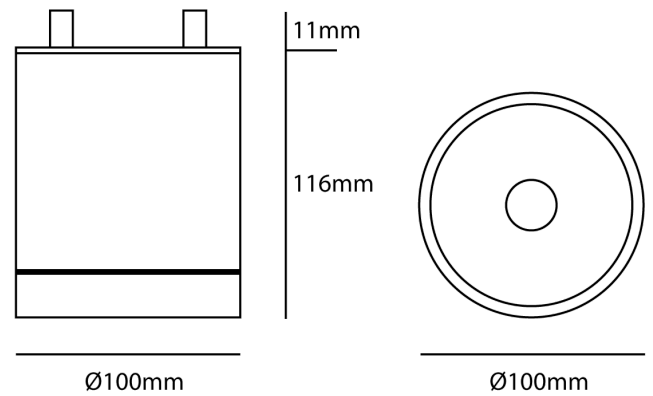

SI PL/MOB/9W/55D/WH

Moby Outdoor Ceiling Light

by

Moby is a simple modern outdoor ceiling light with a built in LED. IP65 rating for outdoor applications. Aluminium body with anti-corrosive coating. Moby is available with a 9W or 12W LED with 35 degree or 55 degree beam angle. 12W version includes mounting ring for flush installation. Available in white or anthracite finish. French designed.

Supplier	Studio Italia
Country	China
SKU	SI PL/MOB/9W/55D/WH
Finish	White
Version	9W - 55 degree beam

Product Dimensions

Materials	Aluminium
Output	850lm
IP Rating	IP65

Source	9W Sharp LED
CRI	80

Colour Temp	3000K
Emission	55 degree beam