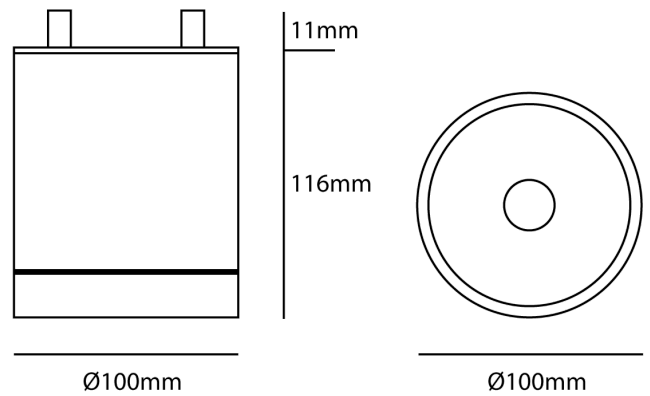

SI PL/MOB/9W/35D/WH

Moby Outdoor Ceiling Light

by

Moby is a simple modern outdoor ceiling light with a built in LED. IP65 rating for outdoor applications. Aluminium body with anti-corrosive coating. Moby is available with a 9W or 12W LED with 35 degree or 55 degree beam angle. 12W version includes mounting ring for flush installation. Available in white or anthracite finish. French designed.

Supplier	Studio Italia
Country	China
SKU	SI PL/MOB/9W/35D/WH
Finish	White
Version	9W - 35 degree beam

Product Dimensions

Materials	Aluminium
Output	850lm
IP Rating	IP65

Source	9W Sharp LED
CRI	80

Colour Temp	3000K
Emission	35 degree beam