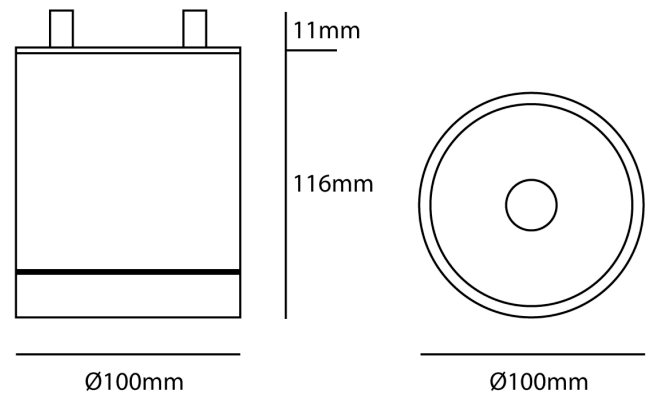

SI PL/MOB/9W/35D/WH

Moby Outdoor Ceiling Light

by Studio Italia

Moby is a simple modern outdoor ceiling light with a built in LED. IP65 rating for outdoor applications. Aluminium body with anti-corrosive coating. Moby is available with a 9W or 12W LED with 35 degree or 55 degree beam angle. 12W version includes mounting ring for flush installation. Available in white or anthracite finish. French designed.

Supplier	Studio Italia
Country	China
SKU	SI PL/MOB/9W/35D/WH
Finish	White
Version	9W - 35 degree beam

Product Dimensions

Materials	Aluminium	Source	9W Sharp LED	Colour Temp	3000K
Output	850lm	CRI	80	Emission	35 degree beam
IP Rating	IP65				