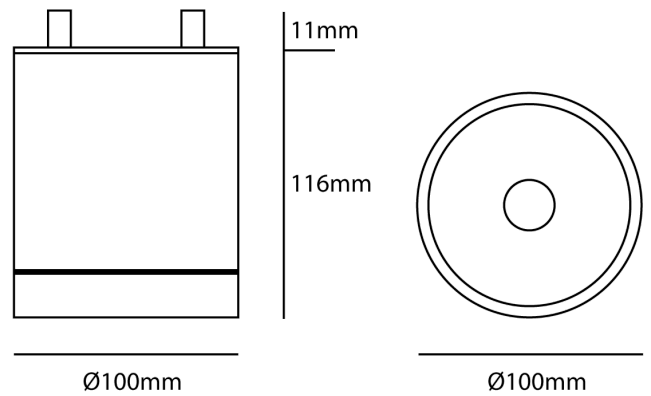

## Moby Outdoor Ceiling Light

by

Moby is a simple modern outdoor ceiling light with a built in LED. IP65 rating for outdoor applications. Aluminium body with anti-corrosive coating. Moby is available with a 9W or 12W LED with 35 degree or 55 degree beam angle. 12W version includes mounting ring for flush installation. Available in white or anthracite finish. French designed.

<b>Supplier</b>	Studio Italia
<b>Country</b>	China
<b>SKU</b>	SI PL/MOB/9W/35D/WH
<b>Finish</b>	White
<b>Version</b>	9W - 35 degree beam

Product Dimensions

<b>Materials</b>	Aluminium
<b>Output</b>	850lm
<b>IP Rating</b>	IP65

<b>Source</b>	9W Sharp LED
<b>CRI</b>	80

<b>Colour Temp</b>	3000K
<b>Emission</b>	35 degree beam