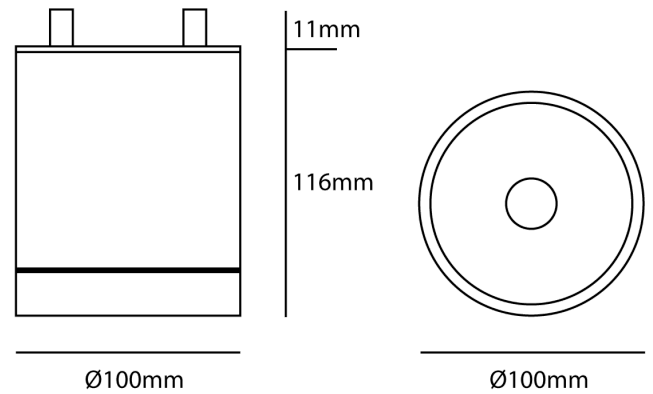

Moby Outdoor Ceiling Light

by Studio Italia

Moby is a simple modern outdoor ceiling light with a built in LED. IP65 rating for outdoor applications. Aluminium body with anti-corrosive coating. Moby is available with a 9W or 12W LED with 35 degree or 55 degree beam angle. 12W version includes mounting ring for flush installation. Available in white or anthracite finish. French designed.

Supplier	Studio Italia
Country	China
SKU	CG PL/MOB/9W/55D/ANT
Finish	Anthracite
Version	9W - 55 degree beam

Product Dimensions

Materials	Aluminium
Output	850lm
IP Rating	IP65

Source	9W Sharp LED
CRI	80

Colour Temp	3000K
Emission	55 degree beam