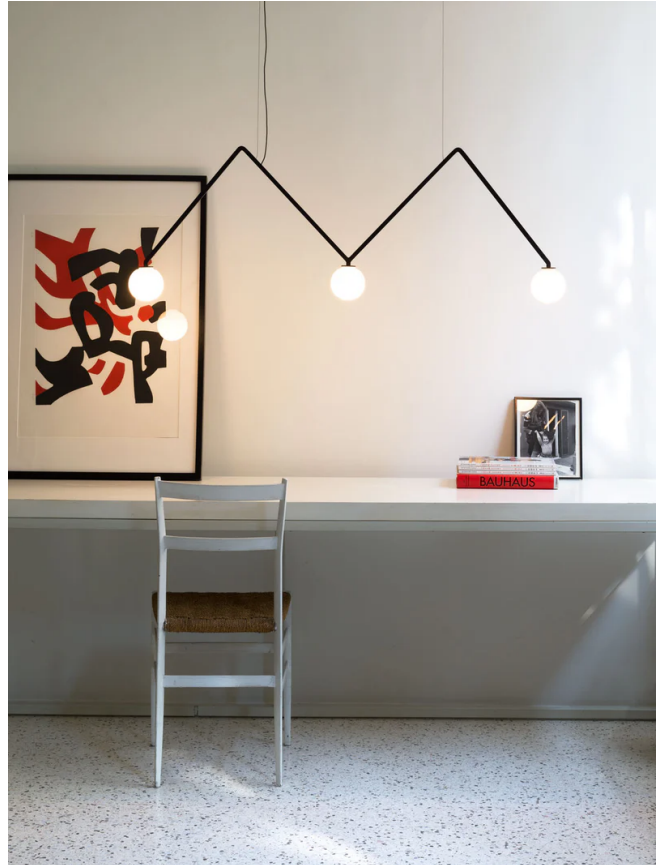

NE S/DABLIU/GLOBE/3000K/BLACK/WHITE

Dabliu Pendant

by

Dabliu is composed of a slender aluminium structure with three LED light points available in three different diffuser options. A 40 degree spot version provides punctual lighting, while a version with spherical diffuser in opal blown glass and a version with a metallic cone in burnished gold and black finish offers a diffused illumination.

Supplier	Nemo
Country	Italy
SKU	NE S/DABLIU/GLOBE/3000K/BLACK/WHITE
Version	Globe
Colour Temp	3000K

Product Dimensions

Weight	5kg
Colour Temp	3000K
Emission	diffused downlight

Materials	Aluminium
Output	3 x 400lm
IP Rating	IP20