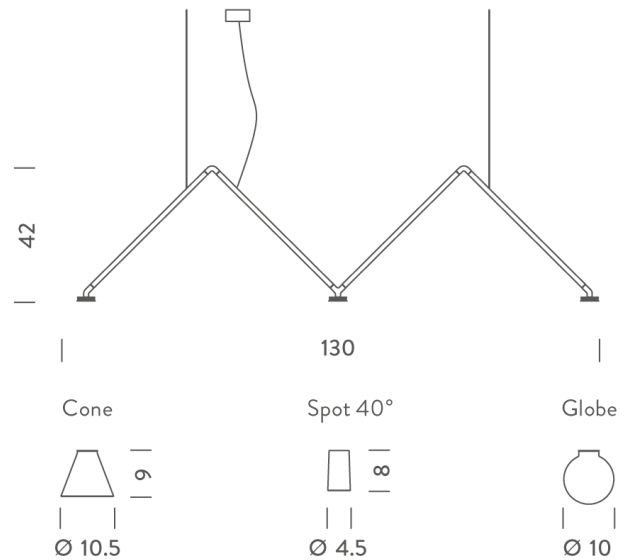

NE S/DABLIU/GLOBE/3000K/BLACK/WHITE

Dabliu Pendant

by

Dabliu is composed of a slender aluminium structure with three LED light points available in three different diffuser options. A 40 degree spot version provides punctual lighting, while a version with spherical diffuser in opal blown glass and a version with a metallic cone in burnished gold and black finish offers a diffused illumination.

Supplier	Nemo
Country	Italy
SKU	NE S/DABLIU/GLOBE/3000K/BLACK/WHITE
Version	Globe
Colour Temp	3000K

Product Dimensions

Weight	5kg
Colour Temp	3000K
Emission	diffused downlight

Materials	Aluminium
Output	3 x 400lm
IP Rating	IP20

Source	3 x 5W LED
CRI	90
Dimming	1-10v