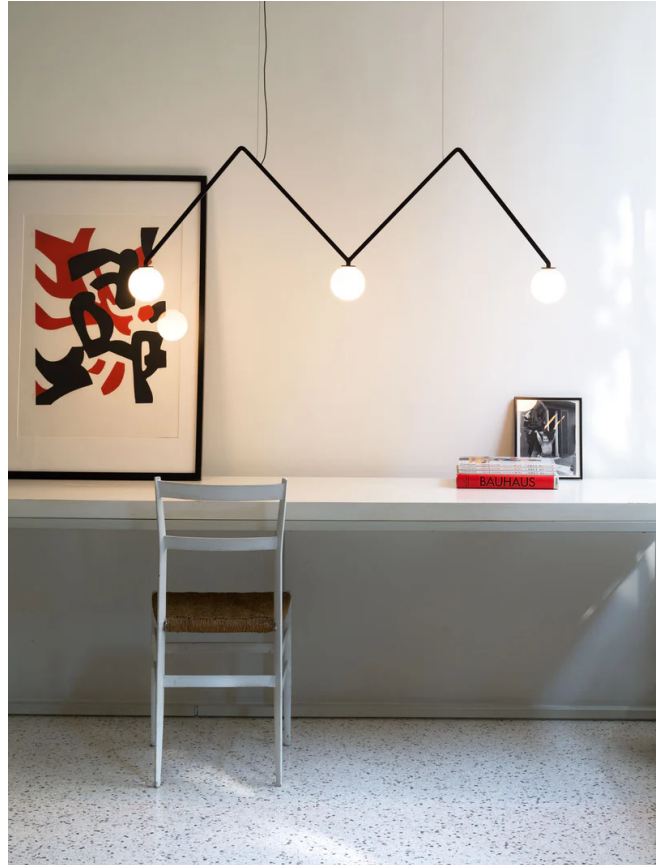

NE S/DABLIU/GLOBE/3000K/BLACK/WHITE

Dabliu Pendant

by

Dabliu is composed of a slender aluminium structure with three LED light points available in three different diffuser options. A 40 degree spot version provides punctual lighting, while a version with spherical diffuser in opal blown glass and a version with a metallic cone in burnished gold and black finish offers a diffused illumination.

Supplier	Nemo
Country	Italy
SKU	NE S/DABLIU/GLOBE/3000K/BLACK/WHITE
Version	Globe
Colour Temp	3000K

Product Dimensions

Weight	5kg
Colour Temp	3000K
Emission	diffused downlight

Materials	Aluminium
Output	3 x 400lm
IP Rating	IP20