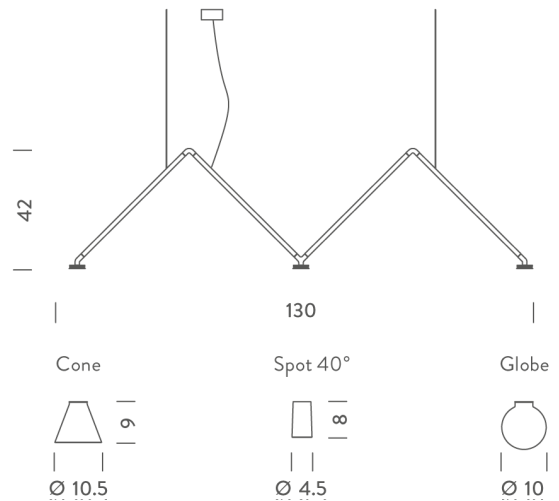

## Dabliu Pendant

by Nemo

Dabliu is composed of a slender aluminium structure with three LED light points available in three different diffuser options. A 40 degree spot version provides punctual lighting, while a version with spherical diffuser in opal blown glass and a version with a metallic cone in burnished gold and black finish offers a diffused illumination.

Supplier	Nemo
Country	Italy
SKU	NE S/DABLIU/GLOBE/3000K/BLACK/WHITE
Version	Globe
Colour Temp	3000K

### Product Dimensions

Weight	5kg
Colour Temp	3000K
Emission	diffused downlight

Materials	Aluminium
Output	3 x 400lm
IP Rating	IP20

Source	3 x 5W LED
CRI	90
Dimming	1-10v