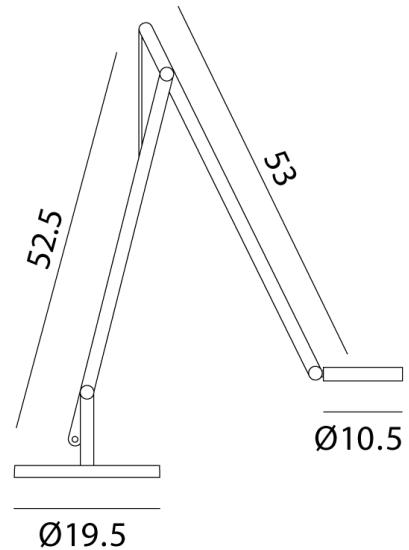

Designer	Dante Donegani and Giovanni Lauda
Supplier	Rotaliana
Country	Italy
SKU	RO LT/STRING/T1/9W/BRONZE
Finish	Bronze

Product Dimensions