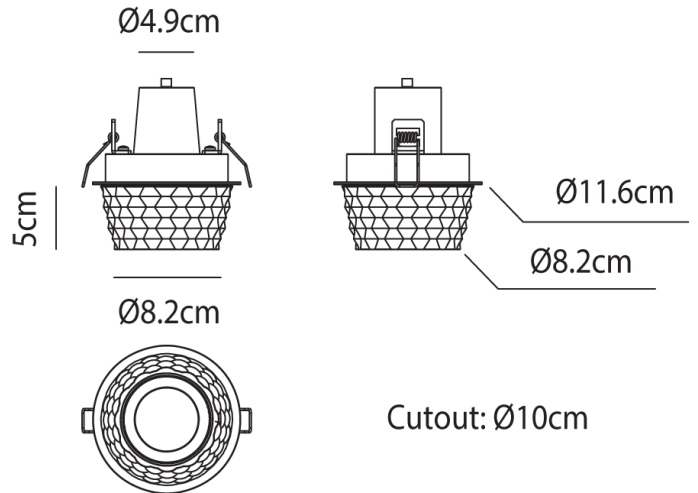

## Fedora Ceiling Spot

by Dima Loginoff

Contemporary and traditional design is combined in the Fedora Ceiling Spot. Inspired by the Russian matryoshka doll, the transparent geometric detailed glass diffuser exudes elegance within a space. Each Fedora ceiling light takes 1 x GU10 LED and is ceiling recessed, making it an excellent choice for hospitality and retail applications as well as domestic. Design by Dima Loginoff.

### Product Dimensions

<b>Weight</b>	0.74kg	<b>Materials</b>	Aluminium	<b>Source</b>	1 x GU10 7.5W (Max)
<b>IP Rating</b>	IP20	<b>Dimming</b>	Dependent on globe	<b>Notes</b>	Cutout: 10cm