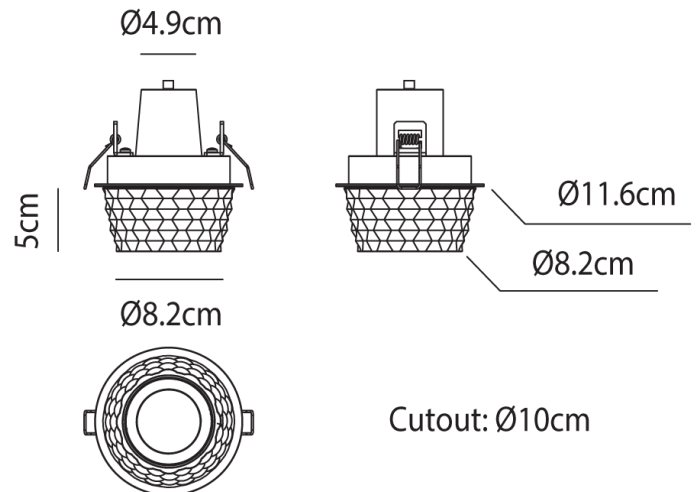

## Fedora Ceiling Spot

by Dima Loginoff

Contemporary and traditional design is combined in the Fedora Ceiling Spot. Inspired by the Russian matryoshka doll, the transparent geometric detailed glass diffuser exudes elegance within a space. Each Fedora ceiling light takes 1 x GU10 LED and is ceiling recessed, making it an excellent choice for hospitality and retail applications as well as domestic. Design by Dima Loginoff.

### Product Dimensions

<b>Weight</b>	0.74kg	<b>Materials</b>	Aluminium	<b>Source</b>	1 x GU10 7.5W (Max)
<b>IP Rating</b>	IP20	<b>Dimming</b>	Dependent on globe	<b>Notes</b>	Cutout: 10cm