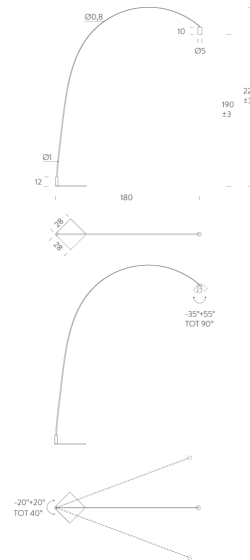

## Fox Floor Lamp

by Bernhard Osann

Fox is a dimmable LED floor lamp which playfully incorporates movement, flexibility and balance on different levels. A slewing arc and directable cylindric head allows flexible orientation of the light beam for a consistent warm diffused light. Steel structure and base aluminium head in painted matte black. Created by Hamburg based industrial designer Bernhard Osann for Nemo Lighting, the Fox lamp encompasses his hallmark simplistic style, which celebrates clean, minimal lines.

### Product Dimensions

<b>Weight</b>	8kg
<b>Colour Temp</b>	2700K
<b>Emission</b>	40 degree beam, orientable
<b>Notes</b>	Dimmer on cable

<b>Materials</b>	Aluminium
<b>Output</b>	839lm
<b>IP Rating</b>	IP20