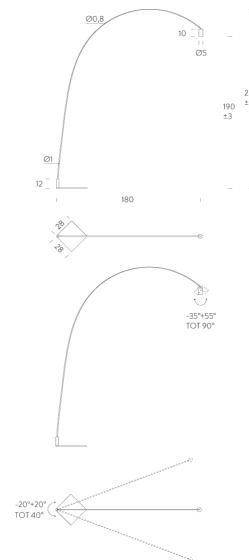

NE PT/FOX/2700K/BLACK

Fox Floor Lamp

by Bernhard Osann

Fox is a dimmable LED floor lamp which playfully incorporates movement, flexibility and balance on different levels. A slewing arc and directable cylindric head allows flexible orientation of the light beam for a consistent warm diffused light. Steel structure and base aluminium head in painted matte black. Created by Hamburg based industrial designer Bernhard Osann for Nemo Lighting, the Fox lamp encompasses his hallmark simplistic style, which celebrates clean, minimal lines.

Designer	Bernhard Osann
Supplier	Nemo
Country	Italy
SKU	NE PT/FOX/2700K/BLACK
Colour Temp	2700K

Product Dimensions

Weight	8kg
Colour Temp	2700K
Emission	40 degree beam, orientable
Notes	Dimmer on cable

Materials	Aluminium
Output	839lm
IP Rating	IP20