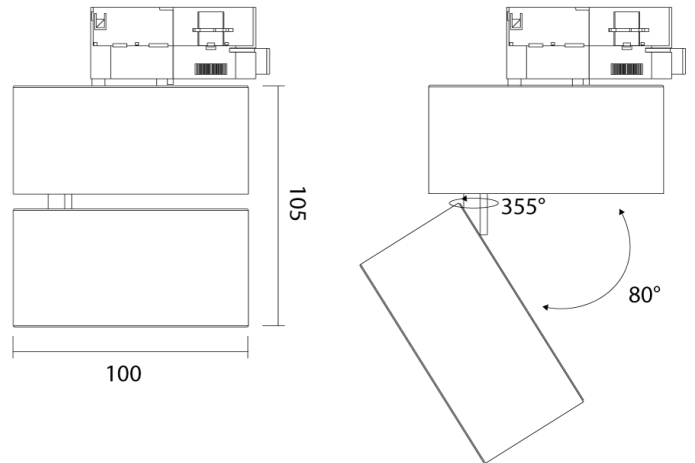

SI TK/TOMMY/DIMM/BK

Tommy Track Light

by

The Tommy track mounted spot light with CREE COB LED light source and 90 degree adjustability. Die cast alloy body with painted finish. Phase dimmable with built-in driver. Available in black or white finish. Compatible with single circuit track.

Supplier	Studio Italia
Country	China
SKU	SI TK/TOMMY/DIMM/BK
Finish	Black

Product Dimensions

Materials	Aluminium	Source	12W LED	Colour Temp	3000K
Output	1050lm	CRI	90	Emission	38 degree beam
Dimming	PHASE	Notes	90 degree adjustability, built-in driver, compatible with single circuit track		