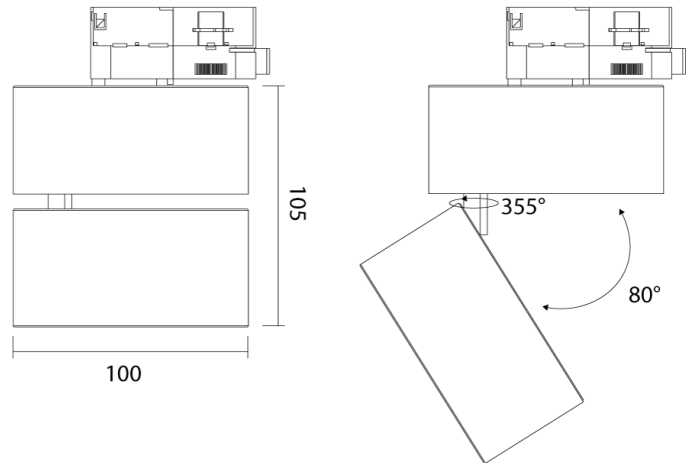

## Tommy Track Light

by Studio Italia

The Tommy track mounted spot light with CREE COB LED light source and 90 degree adjustability. Die cast alloy body with painted finish. Phase dimmable with built-in driver. Available in black or white finish. Compatible with single circuit track.

<b>Supplier</b>	Studio Italia
<b>Country</b>	China
<b>SKU</b>	SI TK/TOMMY/DIMM/BK
<b>Finish</b>	Black

Product Dimensions

<b>Materials</b>	Aluminium	<b>Source</b>	12W LED	<b>Colour Temp</b>	3000K
<b>Output</b>	1050lm	<b>CRI</b>	90	<b>Emission</b>	38 degree beam
<b>Dimming</b>	PHASE	<b>Notes</b>	90 degree adjustability, built-in driver, compatible with single circuit track		