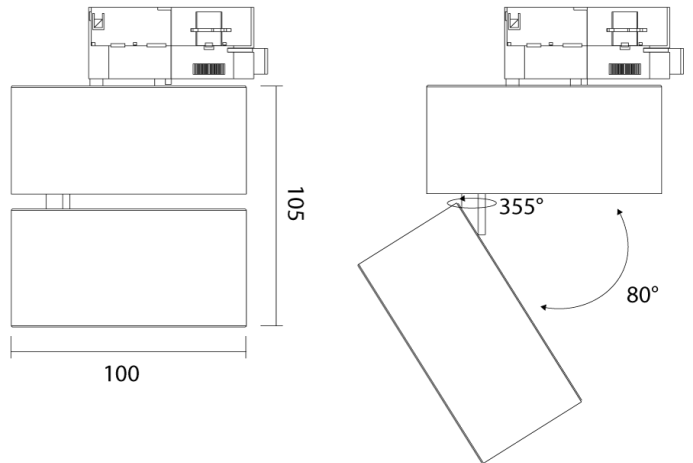

SI TK/TOMMY/DIMM/BK

Tommy Track Light

by

The Tommy track mounted spot light with CREE COB LED light source and 90 degree adjustability. Die cast alloy body with painted finish. Phase dimmable with built-in driver. Available in black or white finish. Compatible with single circuit track.

Supplier	Studio Italia
Country	China
SKU	SI TK/TOMMY/DIMM/BK
Finish	Black

Product Dimensions

Materials	Aluminium	Source	12W LED	Colour Temp	3000K
Output	1050lm	CRI	90	Emission	38 degree beam
Dimming	PHASE	Notes	90 degree adjustability, built-in driver, compatible with single circuit track		